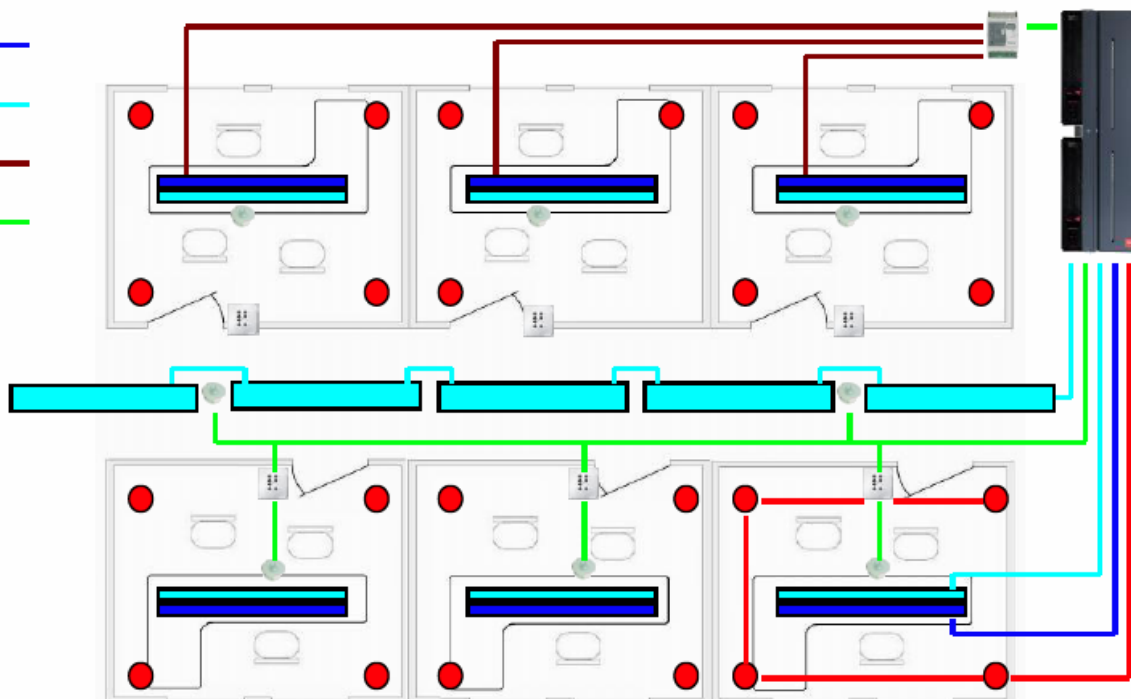

440 Input Unit

Unit to allow third party interfacing to the lighting control system using voltage free contact closure. (Ref: IF00006)

458 Series Double Chassis

Unit provides installation chassis for first fix electrical installation and bypass facility. It can house any two 458 control modules to provide 16 channels of control.

458/DIM8 Module

Plug in module to provide 8 channels of 5A thyristor dimming for control of low voltage halogen

458/CTR8 Module

Plug in module to provide 8 channels of fluorescent lighting via 1-10V, DSI, PWM or DALI protocols.

Wiring

- LNE Down Lights
- 1-10v Direct Fluorescent
- 1-10v Indirect Fluorescent
- Voltage Free Task Control
- Dali Control Pair

Note:-
Not All Connections
Shown.

Contact your local Helvar representative or visit us online at www.helvar.com