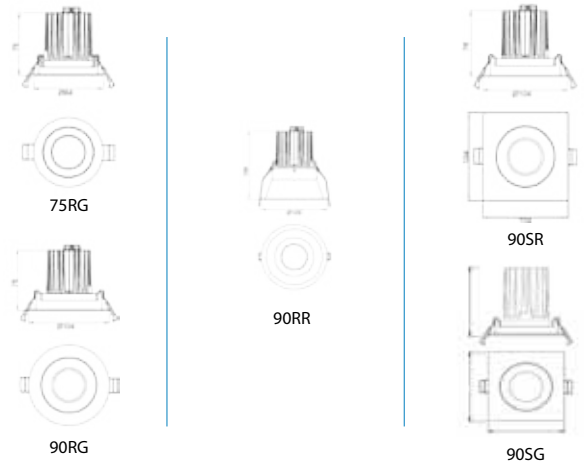

LED options

3000K and 4000K - CRI>80

Lumiled Modules

Trim Finish

White and Black Die Cast Aluminium

Safety Glass

Clear

Control Equipment

Switched, DALI and Phase Cut

Optics

Very Narrow (16 deg) Narrow (28 deg)

Medium (40 deg) Wide (60 deg)

Lumen Output*		CRI80 - 3000k				CRI80 - 4000k			
Type**	Power (W)	16°	28°	40°	60°	16°	28°	40°	60°
75RG	11 watts	830	799	821	809	873	848	887	864
90RG	11 watts	830	799	821	809	873	848	887	864
90SG	11 watts	830	799	821	809	873	848	887	864
90RR	11 watts	830	799	821	809	873	848	887	864
90SR	11 watts	830	799	821	809	873	848	887	864

*All lumen output data based on LED tp/tc point at 65°C ** S = Small Body M = Medium Body L = Large Body

PRODUCT CODE BUILDER

ARES75RG - 3080 - C - W - R - V - S

Wattage

- 11W - ARES75RG
- 11W - ARES90RG
- 11W - ARES90SG
- 11W - ARES90RR
- 11W - ARES90SR