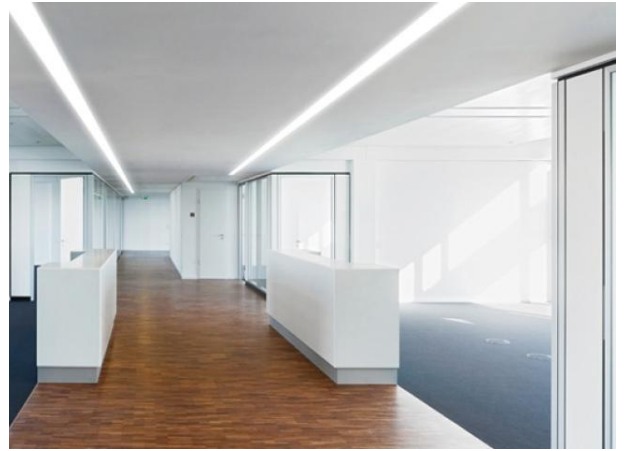

# Bline™ 48R

Architectural LED Aluminium Extrusion

Material	Aluminium
Finishes	Clear Anodised, Pearl White, Satin Black Custom Powdercoat Colours - Interpon
Standard Length	2,500mm
Incremental Length	100mm
Diffuser/mm	Frosted PEC/48mm
Transmission Rate	85%
Weight	1.10Kg/2,500mm
Mounting	See Right
Connectors	See Below

90° Lit/Unlit Corner

90° Lit/Unlit Inner Corner

90° Lit/Unlit Outer Corner

T-Type Lit/Unlit Corner

X-Type Lit/Unlit Corner

180° Joiner/Extender

Recommended Linearflex Flexible Strip or Ledconnect PCB

Linearflex 20 - 2,500mm x 20mm - CRI >80+	Colour/Output		
Code	3000K - <b>W30</b>	4000K - <b>W40</b>	6000K - <b>W60</b>
LRP33-20 (Watts/Mtr)	2600 Lm/Mtr	2700 Lm/Mtr	2550 Lm/Mtr