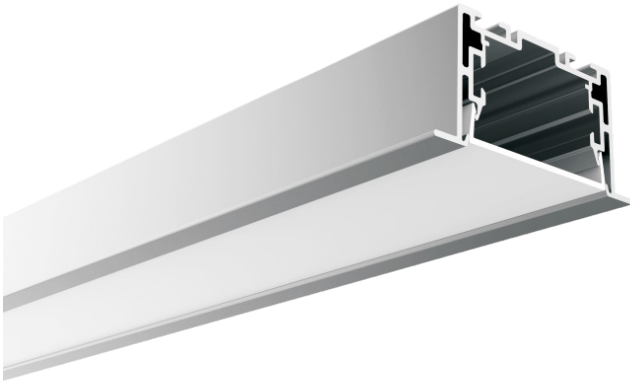

# Bline™ 48R

Architectural LED Aluminium Extrusion

Material	Aluminium
Finishes	Clear Anodised, Pearl White, Satin Black Custom Powdercoat Colours - Interpon
Standard Length	2,500mm
Incremental Length	100mm
Diffuser/mm	Frosted PEC/48mm
Transmission Rate	85%
Weight	1.10Kg/2,500mm
Mounting	See Right
Connectors	See Below

90° Lit/Unlit Corner

90° Lit/Unlit Inner Corner

90° Lit/Unlit Outer Corner

T-Type Lit/Unlit Corner

X-Type Lit/Unlit Corner

180° Joiner/Extender

Recommended Linearflex Flexible Strip or Ledconnect PCB

Linearflex 20 - 2,500mm x 20mm - CRI >80+	Colour/Output		
Code	3000K - <b>W30</b>	4000K - <b>W40</b>	6000K - <b>W60</b>
LRP33-20 (Watts/Mtr)	2600 Lm/Mtr	2700 Lm/Mtr	2550 Lm/Mtr