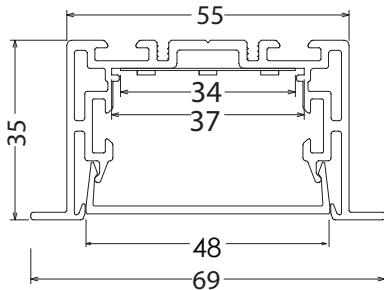

# Bline™ 48R

Architectural LED Aluminium Extrusion

Material	Aluminium
Finishes	Clear Anodised, Pearl White, Satin Black Custom Powdercoat Colours - Interpon
Standard Length	2,500mm
Incremental Length	100mm
Diffuser/mm	Frosted PEC/48mm
Transmission Rate	85%
Weight	1.10Kg/2,500mm
Mounting	See Right
Connectors	See Below

90° Lit/Unlit Corner

90° Lit/Unlit Inner Corner

90° Lit/Unlit Outer Corner

T-Type Lit/Unlit Corner

X-Type Lit/Unlit Corner

180° Joiner/Extender

Recommended Linearflex Flexible Strip or Ledconnect PCB

Linearflex 20 - 2,500mm x 20mm - CRI >80+	Colour/Output		
Code	3000K - <b>W30</b>	4000K - <b>W40</b>	6000K - <b>W60</b>
LRP33-20 (Watts/Mtr)	2600 Lm/Mtr	2700 Lm/Mtr	2550 Lm/Mtr

Ledconnect 12.5 - 499mm x 36mm - CRI >80+	Colour/Output		
Code	3000K - <b>W30</b>	4000K - <b>W40</b>	6000K - <b>W60</b>
LCIP33-12.5 (Watts/Module)	3200 Lm/Mtr	3250 Lm/Mtr	3100 Lm/Mtr

## PRODUCT CODE BUILDER

**Bline48R - 20 - W30**

LED Type    LED Colour  
See Left    See Left

Xulux Pty Ltd  
14/388 Newman Road Geebung Qld 4034  
P 07 3172 7131 F 07 3161 5598  
E sales@xulux.com.au  
W www.xulux.com.au