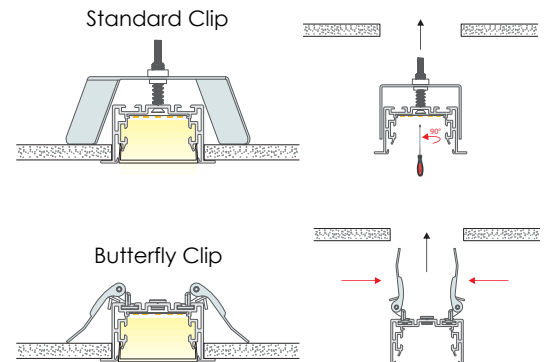

# Bline™ 48R

Architectural LED Aluminium Extrusion

Material	Aluminium
Finishes	Clear Anodised, Pearl White, Satin Black Custom Powdercoat Colours - Interpon
Standard Length	2,500mm
Incremental Length	100mm
Diffuser/mm	Frosted PEC/48mm
Transmission Rate	85%
Weight	1.10Kg/2,500mm
Mounting	See Right
Connectors	See Below

90° Lit/Unlit Corner

90° Lit/Unlit Inner Corner

90° Lit/Unlit Outer Corner

T-Type Lit/Unlit Corner

X-Type Lit/Unlit Corner

180° Joiner/Extender

Recommended Linearflex Flexible Strip or Ledconnect PCB

Linearflex 20 - 2,500mm x 20mm - CRI >80+	Colour/Output		
Code	3000K - <b>W30</b>	4000K - <b>W40</b>	6000K - <b>W60</b>
LRP33-20 (Watts/Mtr)	2600 Lm/Mtr	2700 Lm/Mtr	2550 Lm/Mtr