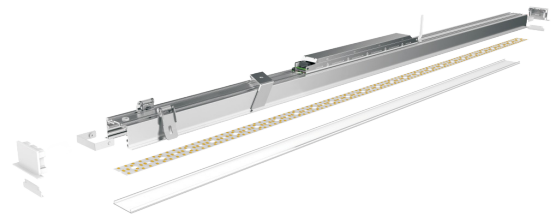

# Bline™ 48R

Architectural LED Aluminium Extrusion

Material	Aluminium
Finishes	Clear Anodised, Pearl White, Satin Black Custom Powdercoat Colours - Interpon
Standard Length	2,500mm
Incremental Length	100mm
Diffuser/mm	Frosted PEC/48mm
Transmission Rate	85%
Weight	1.10Kg/2,500mm
Mounting	See Right
Connectors	See Below

90° Lit/Unlit Corner

90° Lit/Unlit Inner Corner

90° Lit/Unlit Outer Corner

T-Type Lit/Unlit Corner

X-Type Lit/Unlit Corner

180° Joiner/Extender

Recommended Linearflex Flexible Strip or Ledconnect PCB

Linearflex 20 - 2,500mm x 20mm - CRI >80+	Colour/Output		
Code	3000K - <b>W30</b>	4000K - <b>W40</b>	6000K - <b>W60</b>
LRP33-20 (Watts/Mtr)	2600 Lm/Mtr	2700 Lm/Mtr	2550 Lm/Mtr

Ledconnect 12.5 - 499mm x 36mm - CRI >80+	Colour/Output		
Code	3000K - <b>W30</b>	4000K - <b>W40</b>	6000K - <b>W60</b>
LCIP33-12.5 (Watts/Module)	3200 Lm/Mtr	3250 Lm/Mtr	3100 Lm/Mtr