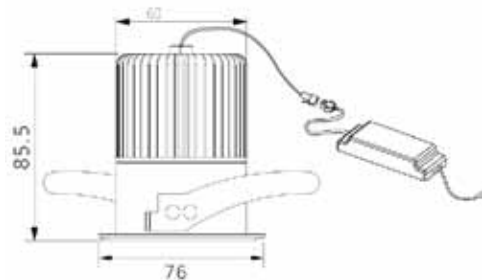

LED options

3000K and 4000K - CRI > 80
Lumiled Modules

Trim Finish

White and Black Die Cast Aluminium

Safety Glass

Clear

Control Equipment

Switched, DALI and Phase Cut

Optics

Medium (40 deg)

Lumen Output*		CRI80 - 3000k	CRI80 - 4000k
Type**	Power (W)	40°	40°
12S	12 watts	797	820

*All lumen output data based on LED tp/tc point at 65°C ** S = Small Body M = Medium Body L = Large Body