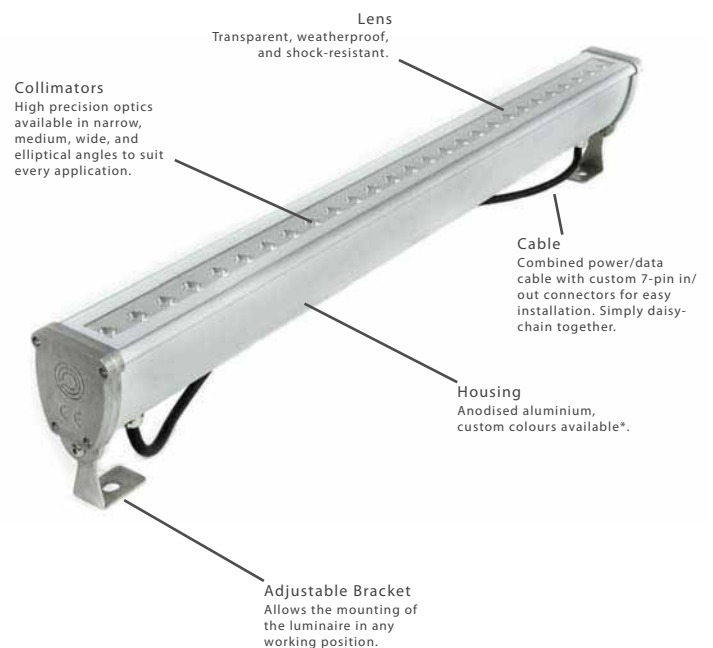

Surface, Wall

Extrusions Finish

Clear Anodised, Powder Coat Colours

Control Equipment

DMX, DMXRDM

Optics

Can Be Added

Diffuser

Clear, Satin

PRODUCT CODE BUILDER

fim **A B A C A A E**

Power in Watts

22watts - **A**
33 Watts - **B**
44 Watts - **C**

LED Colour

2400K - **A**
3000K - **B**
4000K - **C**
5000K - **D**
Red - **E**
Green - **F**
Blue - **G**
RGB - **H**
Amber - **I**
RGBW - **J**
RGBA - **K**
Custom - **X**