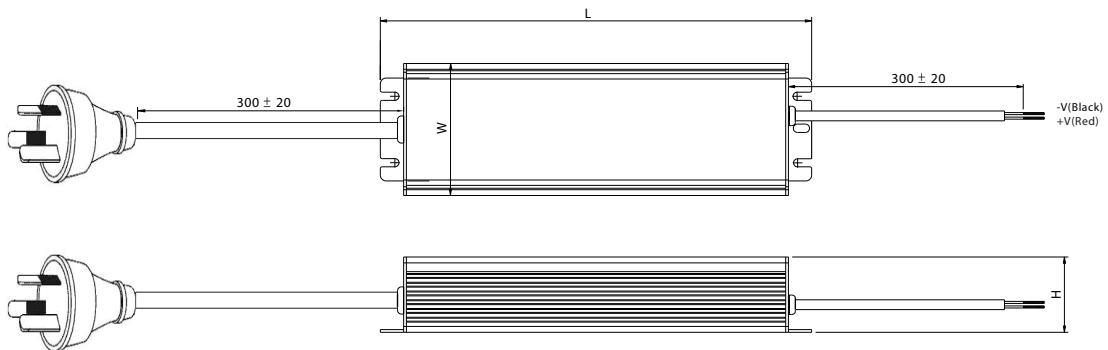

Led Driver Trim Pot Dimmable

IP65 Constant Voltage 1-10v Converters

Product

- Constant Voltage Trim Pot Style Output
- Universal AC input (up to 305VAC)
- High Efficiency up to 94%
- No Load Power Consumption <0.5w
- Built-in Trim Pot Dimming Function
- 7 year Warranty

Technical Data - Xulux Code	PSU40DTP-IP65-12	PSU80DTP-IP65-12	PSU120DTP-IP65-12	PSU150DTP-IP65-12	PSU240DTP-IP65-12	PSU320DTP-IP65-12	PSU600DTP-IP65-12
Technical Data - Meanwell Code	HLG-40H-12A	HLG-80H-12A	HLG-120H-12A	HLG-150H-12A	HLG-240H-12A	HLG-320H-12A	HLG-600H-12A
Voltage Range	90-305 VAC 127-431 VDC	90-305 VAC 127-431 VDC	90-305 VAC 127-431 VDC	90-305 VAC 127-431 VDC	90-305 VAC 127-431 VDC	90-305 VAC 127-431 VDC	90-305 VAC 127-431 VDC
Output Voltage	12V	12V	12V	12V	12V	12V	12V
Efficiency (@230v, 50Hz, full load)	>86.5%	>88%	>92%	>91.5%	>90%	>91%	>92%
Output Power (ta ≤ 50 deg C)	39.96W	60W	120W	150W	192W	264W	480W
Output Current (ta < 50 deg C)	3.33A	5A	10A	12.5A	16A	22A	40A
Dimensions LxWxH (mm)	171x62x37	196x62x39	220x68x39	228x68x39	251x68x39	252x90x44	280x144x49
Dimming Range	1-100%	1-100%	1-100%	1-100%	1-100%	1-100%	1-100%

Technical Data - Xulux Code	PSU40DTP-IP65-24	PSU80DTP-IP65-24	PSU120DTP-IP65-24	PSU150DTP-IP65-24	PSU240DTP-IP65-24	PSU320DTP-IP65-24	PSU600DTP-IP65-24
Technical Data - Meanwell Code	HLG-40H-24A	HLG-80H-24A	HLG-120H-24A	HLG-150H-24A	HLG-240H-24A	HLG-320H-24A	HLG-600H-24A
Voltage Range	90-305 VAC 127-431 VDC	90-305 VAC 127-431 VDC	90-305 VAC 127-431 VDC	90-305 VAC 127-431 VDC	90-305 VAC 127-431 VDC	90-305 VAC 127-431 VDC	90-305 VAC 127-431 VDC
Output Voltage	24V	24V	24V	24V	24V	24V	24V
Efficiency (@230v, 50Hz, full load)	>88%	>90.5%	>93%	>93%	>92.5%	>94%	>95%
Output Power (ta ≤ 50 deg C)	40.08 W	81.6W	120W	151.2W	240W	320.16W	600W
Output Current (ta < 50 deg C)	1.67A	3.4A	5A	6.3A	10A	13.34A	25A
Dimensions LxWxH (mm)	171x62x37	196x62x39	220x68x39	228x68x39	251x68x39	252x90x44	280x144x49
Dimming Range	1-100%	1-100%	1-100%	1-100%	1-100%	1-100%	1-100%