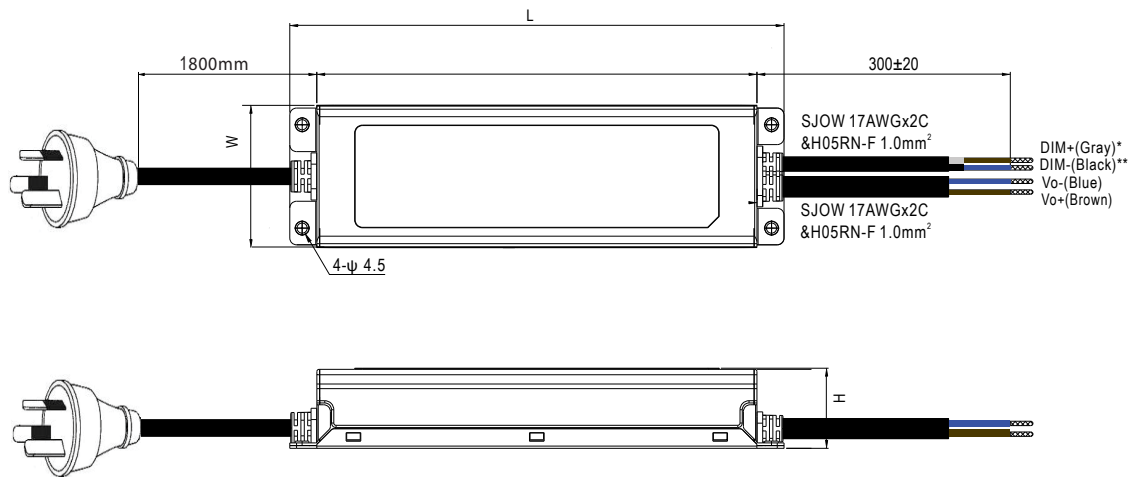

Led Driver DALI Dimmable

IP67 DALI Converters

Product

- DALI Style Output
- Universal AC input (up to 305VAC)
- High Efficiency up to 89%
- No Load Power Consumption <0.5w
- DALI Control Technology
- 5 year Warranty

Technical Data - Xulux Code	PSU75DALI-IP67-24	PSU100DALI-IP67-24	PSU150DALI-IP67-24	PSU200DALI-IP67-24	PSU240DALI-IP67-24
Technical Data - Meanwell Code	ELG-75-24DA	ELG-100-24DA	ELG-150-24DA	ELG-200-24DA	ELG-240-24DA
Voltage Range	100-305 VAC 142-431 VDC	100-305 VAC 142-431 VDC	100-305 VAC 142-431 VDC	100-305 VAC 142-431 VDC	100-305 VAC 142-431 VDC
Output Voltage	24V	24V	24V	24V	24V
Efficiency (@230v, 50Hz, full load)	>88%	>89%	>89%	>89%	>89%
Output Power (ta ≤50 deg C)	75 W	100 W	150 W	200 W	240 W
Dimensions LxWxH (mm)	180x63x35.5	199x63x35.5	219x63x35.5	244x71x35.5	244x71x35.5
Dimming Range	0-100%	0-100%	0-100%	0-100%	0-100%