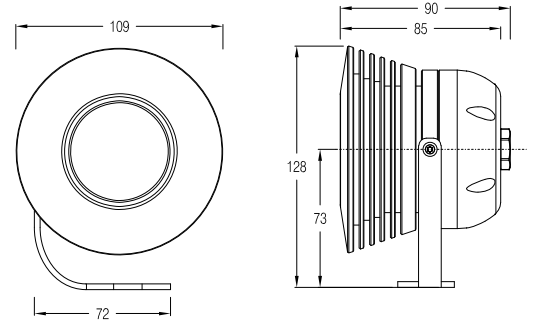

PRODUCT CODE BUILDER

jillspot4 **A** **B** **A** **C** **A** **A** **E**

Power in Watts

40watts - **A**
60 Watts - **B**

LED Colour

2400K - **A**
3000K - **B**
4000K - **C**
5000K - **D**
Red - **E**
Green - **F**
Blue - **G**
RGB - **H**
Amber - **I**
RGBW - **J**
RGBA - **K**
Custom - **X**

Diffuser

Clear - **A**
Custom - **X**

Product Finish

Clear Anodised - **A**
Powder Coat White- **B**
Powder Coat Black - **C**
Powder Coat Silver- **D**
Custom - **X**

Mounting

Wall - **A**
Surface - **B**
Custom - **X**

Optics

Standard - **A**
Custom - **X**

Control

Switched - **A**
DMX - **B**
DMXRDM - **C**
Custom - **X**

Specifications are subject to change without notice
JILLSPOT4RX1

xulux pty ltd
14/388 Newman Rd Geebung Q 4034
P 07 3172 7131 F 07 3161 5598
E sales@xulux.com.au
W www.xulux.com.au