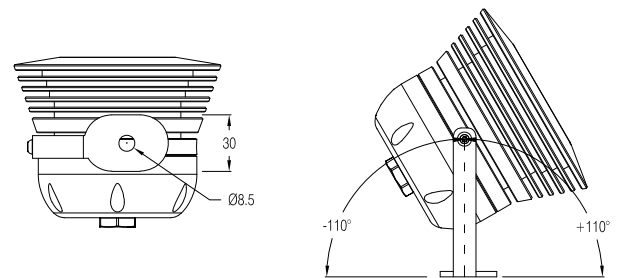

40 watts, 60 watts

Mounting Options

Surface, Wall

Extrusions Finish

Clear Anodised, Powder Coat Colours

Control Equipment

DMX, DMXRDM

Optics

Can Be Added

Diffuser

Clear, Satin

PRODUCT CODE BUILDER

jillspot4 **A** **B** **A** **C** **A** **A** **E**

Power in Watts

40watts - **A**
60 Watts - **B**

LED Colour