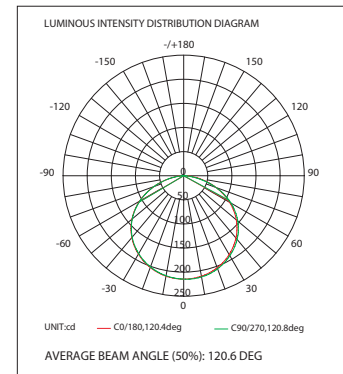

# linearflex19.2 RGBW

Architectural LED Linear Flexible Strip

Power	19.2 watts per metre
Voltage	24VDC (23v min - 25v max)
Cutting Length	100mm - 6 LED's
Number/Type of LED's	60 per mtr / SMD5050 Constant Voltage
LED Pitch	16.67mm
Beam Angle	120°
Colour Temperature	RGBW
Ra	N/A
Bin/Step	Single bin/3 MacAdam steps
Lifetime	30,000 hours
Operating Temp	Celsius -20°C ~ +45°C
Dimensions mm (LWH)	5,000 x 12 x 2 (IP33) / 5,000 x 14 x 5 (IP67)
Mounting	Supplied with 3M adhesive to underside