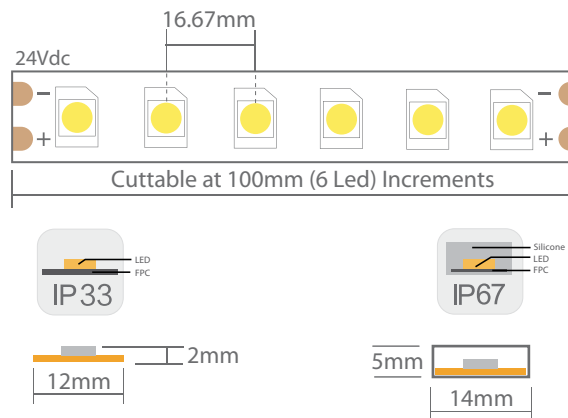

# linearflex19.2 RGBW

Architectural LED Linear Flexible Strip

Power	19.2 watts per metre
Voltage	24VDC (23v min - 25v max)
Cutting Length	100mm - 6 LED's
Number/Type of LED's	60 per mtr / SMD5050 Constant Voltage
LED Pitch	16.67mm
Beam Angle	120°
Colour Temperature	RGBW
Ra	N/A
Bin/Step	Single bin/3 MacAdam steps
Lifetime	30,000 hours
Operating Temp	Celsius -20°C ~ +45°C
Dimensions mm (LWH)	5,000 x 12 x 2 (IP33) / 5,000 x 14 x 5 (IP67)
Mounting	Supplied with 3M adhesive to underside

## PRODUCT CODE BUILDER

LFIP **33** - 19.2 - RGBW - 24

IP Rating  
IP33 - **33**  
IP67 - **67**