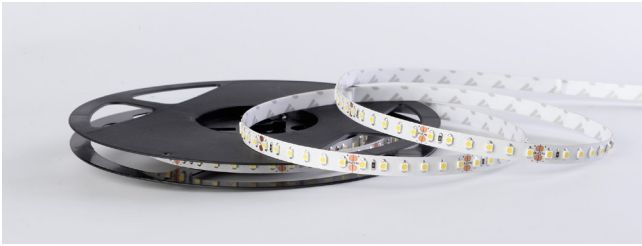

linearflex4.8

Architectural LED Linear Flexible Strip

Power	4.8 watts per metre
Voltage	24VDC (23v min - 25v max)
Cutting Length	100mm - 6 LED's
Number/Type of LED's	60 per mtr / SMD3528 Constant Voltage
LED Pitch	16.66mm
Beam Angle	120°
Colour Temperature	2700k, 3000k, 4000k, 6000k, Red, Green, Blue, Yellow
Ra	CRI>80 - IES FILE AVAILABLE
Bin/Step	Single bin/3 MacAdam steps
Lifetime	30,000 hours
Operating Temp	Celsius -20°C ~ +45°C
Dimensions mm (LWH)	5,000 x 8 x 1.8 (IP33) / 5,000 x 10 x 5 (IP67C)
Mounting	Supplied with 3M adhesive to underside

Lumen Output ¹

IP33		IP33	
W27	2700k	354 Lm/Metre	Red 145 Lm/Metre
W30	3000k	373 Lm/Metre	Green 245 Lm/Metre
W40	4000k	384 Lm/Metre	Blue 125 Lm/Metre
W60	6000k	373 Lm/Metre	Yellow 165 Lm/Metre
IP67CUV		IP67CUV	
W27	2700k	330 Lm/Metre	Red 125 Lm/Metre
W30	3000k	350 Lm/Metre	Green 220 Lm/Metre
W40	4000k	360 Lm/Metre	Blue 105 Lm/Metre
W60	6000k	350 Lm/Metre	Yellow 145 Lm/Metre

IP67CUV Air Gap Features
Slimmer Construction
Ultra Violet Proof
No Colour Shift

¹ - Data based on 1 metre of tape. Due to tolerances of the production process and the electrical components, values for light output and electrical power can decrease up to 15%

PRODUCT CODE BUILDER

LFIP 33 - 4.8- W30 80-24

IP Rating

IP33 - **33**
IP67CUV - **67**

LED Colour

2700K - **W27**
3000K - **W30**
4000K - **W40**
6000K - **W60**
RED/GREEN/BLUE/YELLOW - **R/G/B/Y**

XULUX Pty Ltd
14/388 Newman Road Geebung Qld 4034
P 07 3172 7131 F 07 3161 5598
E sales@xulux.com.au
W www.xulux.com.au