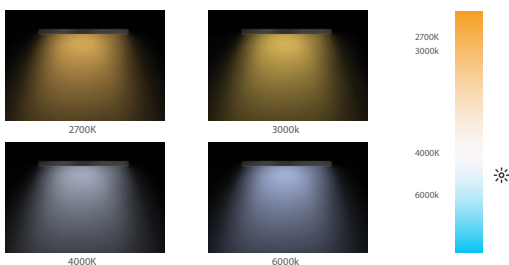

linearflex4.8

Architectural LED Linear Flexible Strip

Power	4.8 watts per metre
Voltage	24VDC (23v min - 25v max)
Cutting Length	100mm - 6 LED's
Number/Type of LED's	60 per mtr / SMD3528 Constant Voltage
LED Pitch	16.66mm
Beam Angle	120°
Colour Temperature	2700k, 3000k, 4000k, 6000k, Red, Green, Blue, Yellow
Ra	CRI>80 - IES FILE AVAILABLE
Bin/Step	Single bin/3 MacAdam steps
Lifetime	30,000 hours
Operating Temp	Celsius -20°C ~ +45°C
Dimensions mm (LWH)	5,000 x 8 x 1.8 (IP33) / 5,000 x 10 x 5 (IP67C)
Mounting	Supplied with 3M adhesive to underside

Lumen Output ¹

IP33		IP33	
W27	2700k	354 Lm/Metre	Red 145 Lm/Metre
W30	3000k	373 Lm/Metre	Green 245 Lm/Metre
W40	4000k	384 Lm/Metre	Blue 125 Lm/Metre
W60	6000k	373 Lm/Metre	Yellow 165 Lm/Metre
IP67CUV		IP67CUV	
W27	2700k	330 Lm/Metre	Red 125 Lm/Metre
W30	3000k	350 Lm/Metre	Green 220 Lm/Metre
W40	4000k	360 Lm/Metre	Blue 105 Lm/Metre
W60	6000k	350 Lm/Metre	Yellow 145 Lm/Metre

IP67CUV Air Gap Features
Slimmer Construction
Ultra Violet Proof
No Colour Shift

¹ - Data based on 1 metre of tape. Due to tolerances of the production process and the electrical components, values for light output and electrical power can decrease up to 15%

PRODUCT CODE BUILDER

LFIP 33 - 4.8- W30 80-24

IP Rating

IP33 - **33**
IP67CUV - **67**

LED Colour

2700K - **W27**
3000K - **W30**
4000K - **W40**
6000K - **W60**
RED/GREEN/BLUE/YELLOW - **R/G/B/Y**

XULUX Pty Ltd
14/388 Newman Road Geebung Qld 4034
P 07 3172 7131 F 07 3161 5598
E sales@xulux.com.au
W www.xulux.com.au