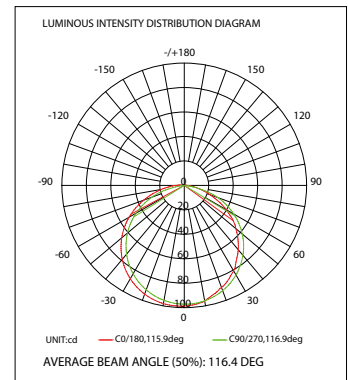

linearflex4.8

Architectural LED Linear Flexible Strip

Power	4.8 watts per metre
Voltage	24VDC (23v min - 25v max)
Cutting Length	100mm - 6 LED's
Number/Type of LED's	60 per mtr / SMD3528 Constant Voltage
LED Pitch	16.66mm
Beam Angle	120°
Colour Temperature	2700k, 3000k, 4000k, 6000k, Red, Green, Blue, Yellow
Ra	CRI>80 - IES FILE AVAILABLE
Bin/Step	Single bin/3 MacAdam steps
Lifetime	30,000 hours
Operating Temp	Celsius -20°C ~ +45°C
Dimensions mm (LWH)	5,000 x 8 x 1.8 (IP33) / 5,000 x 10 x 5 (IP67C)
Mounting	Supplied with 3M adhesive to underside

Lumen Output ¹

IP33		IP33	
W27	2700k	354 Lm/Metre	Red 145 Lm/Metre
W30	3000k	373 Lm/Metre	Green 245 Lm/Metre
W40	4000k	384 Lm/Metre	Blue 125 Lm/Metre
W60	6000k	373 Lm/Metre	Yellow 165 Lm/Metre
IP67CUV		IP67CUV	
W27	2700k	330 Lm/Metre	Red 125 Lm/Metre
W30	3000k	350 Lm/Metre	Green 220 Lm/Metre
W40	4000k	360 Lm/Metre	Blue 105 Lm/Metre
W60	6000k	350 Lm/Metre	Yellow 145 Lm/Metre

IP67CUV Air Gap Features
Slimmer Construction
Ultra Violet Proof
No Colour Shift

¹ - Data based on 1 metre of tape. Due to tolerances of the production process and the electrical components, values for light output and electrical power can decrease up to 15%