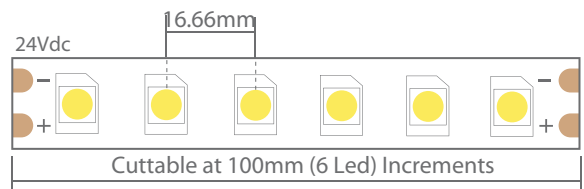

linearflex4.8

Architectural LED Linear Flexible Strip

Power	4.8 watts per metre
Voltage	24VDC (23v min - 25v max)
Cutting Length	100mm - 6 LED's
Number/Type of LED's	60 per mtr / SMD3528 Constant Voltage
LED Pitch	16.66mm
Beam Angle	120°
Colour Temperature	2700k, 3000k, 4000k, 6000k, Red, Green, Blue, Yellow
Ra	CRI>80 - IES FILE AVAILABLE
Bin/Step	Single bin/3 MacAdam steps
Lifetime	30,000 hours
Operating Temp	Celsius -20°C ~ +45°C
Dimensions mm (LWH)	5,000 x 8 x 1.8 (IP33) / 5,000 x 10 x 5 (IP67C)
Mounting	Supplied with 3M adhesive to underside

Lumen Output ¹

IP33		IP33	
W27	2700k	354 Lm/Metre	Red 145 Lm/Metre
W30	3000k	373 Lm/Metre	Green 245 Lm/Metre
W40	4000k	384 Lm/Metre	Blue 125 Lm/Metre
W60	6000k	373 Lm/Metre	Yellow 165 Lm/Metre
IP67CUV		IP67CUV	
W27	2700k	330 Lm/Metre	Red 125 Lm/Metre
W30	3000k	350 Lm/Metre	Green 220 Lm/Metre
W40	4000k	360 Lm/Metre	Blue 105 Lm/Metre
W60	6000k	350 Lm/Metre	Yellow 145 Lm/Metre

IP67CUV Air Gap Features
Slimmer Construction
Ultra Violet Proof
No Colour Shift

¹ - Data based on 1 metre of tape. Due to tolerances of the production process and the electrical components, values for light output and electrical power can decrease up to 15%

PRODUCT CODE BUILDER

LFIP 33 - 4.8- W30 80-24

IP Rating

IP33 - **33**
IP67CUV - **67**

LED Colour

2700K - **W27**
3000K - **W30**
4000K - **W40**
6000K - **W60**
RED/GREEN/BLUE/YELLOW - **R/G/B/Y**

XULUX Pty Ltd
14/388 Newman Road Geebung Qld 4034
P 07 3172 7131 F 07 3161 5598
E sales@xulux.com.au
W www.xulux.com.au