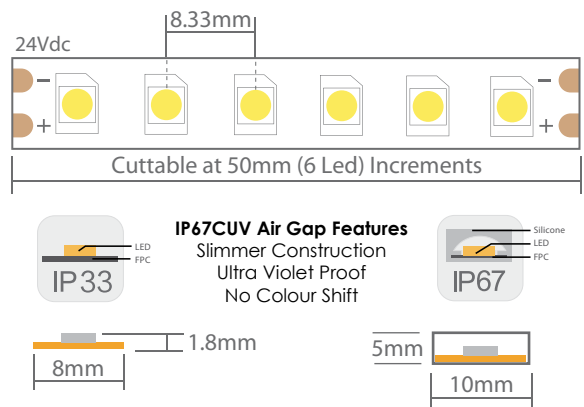

linearflex9.6

Architectural LED Linear Flexible Strip

Power	9.6 watts per metre
Voltage	24VDC (23v min - 25v max)
Cutting Length	50mm - 6 LED's
Number/Type of LED's	120 per mtr / SMD3528 Constant Voltage
LED Pitch	8.33mm
Beam Angle	120°
Colour Temperature	2700k, 3000k, 4000k, 6000k, Red, Green, Blue, Yellow
Ra	CRI>80 - IES FILE AVAILABLE
Bin/Step	Single bin/3 MacAdam steps
Lifetime	30,000 hours
Operating Temp	Celsius -20°C ~ +45°C
Dimensions mm (LWH)	5,000 x 8 x 1.8 (IP33) / 5,000 x 10 x 5 (IP67C)
Mounting	Supplied with 3M adhesive to underside

Lumen Output ¹

IP33		IP33	
W27	2700k	701 Lm/Metre	Red 286 Lm/Metre
W30	3000k	739 Lm/Metre	Green 490 Lm/Metre
W40	4000k	762 Lm/Metre	Blue 245 Lm/Metre
W60	6000k	739 Lm/Metre	Yellow 326 Lm/Metre
IP67CUV		IP67CUV	
W27	2700k	611 Lm/Metre	Red 265 Lm/Metre
W30	3000k	629 Lm/Metre	Green 475 Lm/Metre
W40	4000k	642 Lm/Metre	Blue 225 Lm/Metre
W60	6000k	629 Lm/Metre	Yellow 300 Lm/Metre

¹ - Data based on 1 metre of tape. Due to tolerances of the production process and the electrical components, values for light output and electrical power can decrease up to 15%

PRODUCT CODE BUILDER

LFIP **33** - 9.6 - **W30** 80 - 24

IP Rating	LED Colour
IP33 - 33	2700K - W27
IP67CUV - 67	3000K - W30
	4000K - W40
	6000K - W60
	RED/GREEN/BLUE/YELLOW - R/G/B/Y

XULUX Pty Ltd
 14/388 Newman Road Geebung Qld 4034
 P 07 3172 7131 F 07 3161 5598
 E sales@xulux.com.au
 W www.xulux.com.au