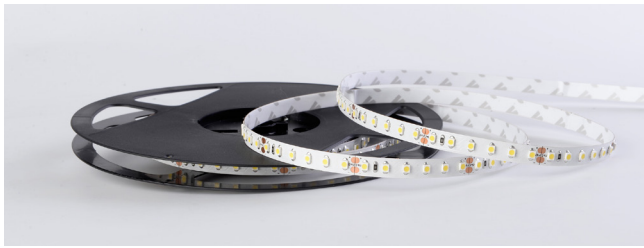

linearflex9.6

Architectural LED Linear Flexible Strip

Power	9.6 watts per metre
Voltage	24VDC (23v min - 25v max)
Cutting Length	50mm - 6 LED's
Number/Type of LED's	120 per mtr / SMD3528 Constant Voltage
LED Pitch	8.33mm
Beam Angle	120°
Colour Temperature	2700k, 3000k, 4000k, 6000k, Red, Green, Blue, Yellow
Ra	CRI>80 - IES FILE AVAILABLE
Bin/Step	Single bin/3 MacAdam steps
Lifetime	30,000 hours
Operating Temp	Celsius -20°C ~ +45°C
Dimensions mm (LWH)	5,000 x 8 x 1.8 (IP33) / 5,000 x 10 x 5 (IP67C)
Mounting	Supplied with 3M adhesive to underside

Lumen Output ¹

IP33		IP33	
W27	2700k	701 Lm/Metre	Red 286 Lm/Metre
W30	3000k	739 Lm/Metre	Green 490 Lm/Metre
W40	4000k	762 Lm/Metre	Blue 245 Lm/Metre
W60	6000k	739 Lm/Metre	Yellow 326 Lm/Metre
IP67CUV		IP67CUV	
W27	2700k	611 Lm/Metre	Red 265 Lm/Metre
W30	3000k	629 Lm/Metre	Green 475 Lm/Metre
W40	4000k	642 Lm/Metre	Blue 225 Lm/Metre
W60	6000k	629 Lm/Metre	Yellow 300 Lm/Metre

¹ - Data based on 1 metre of tape. Due to tolerances of the production process and the electrical components, values for light output and electrical power can decrease up to 15%

PRODUCT CODE BUILDER

LFIP **33** - 9.6 - **W30** 80 - 24

IP Rating	LED Colour
IP33 - 33	2700K - W27
IP67CUV - 67	3000K - W30
	4000K - W40
	6000K - W60
	RED/GREEN/BLUE/YELLOW - R/G/B/Y

XULUX Pty Ltd
 14/388 Newman Road Geebung Qld 4034
 P 07 3172 7131 F 07 3161 5598
 E sales@xulux.com.au
 W www.xulux.com.au