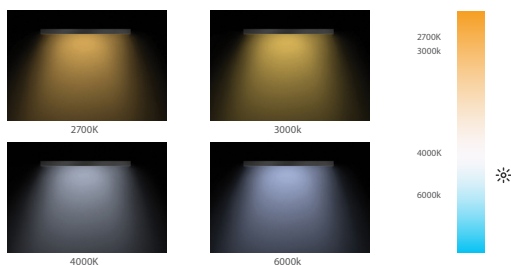

PRODUCT CODE BUILDER

LFIP **33** - 9.6 - **W30** 80 - 24

IP Rating	LED Colour
IP33 - 33	2700K - W27
IP67CUV - 67	3000K - W30
	4000K - W40
	6000K - W60
	RED/GREEN/BLUE/YELLOW - R/G/B/Y

XULUX Pty Ltd
14/388 Newman Road Geebung Qld 4034
P 07 3172 7131 F 07 3161 5598
E sales@xulux.com.au
W www.xulux.com.au

Specifications are subject to change without notice
LINEARFLEX9.6RX8

XULUX
LED LIGHTING SOLUTIONS