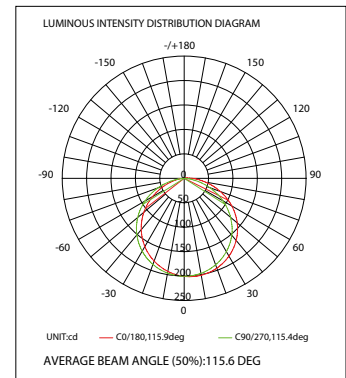

linearflex9.6

Architectural LED Linear Flexible Strip

Power	9.6 watts per metre
Voltage	24VDC (23v min - 25v max)
Cutting Length	50mm - 6 LED's
Number/Type of LED's	120 per mtr / SMD3528 Constant Voltage
LED Pitch	8.33mm
Beam Angle	120°
Colour Temperature	2700k, 3000k, 4000k, 6000k, Red, Green, Blue, Yellow
Ra	CRI>80 - IES FILE AVAILABLE
Bin/Step	Single bin/3 MacAdam steps
Lifetime	30,000 hours
Operating Temp	Celsius -20°C ~ +45°C
Dimensions mm (LWH)	5,000 x 8 x 1.8 (IP33) / 5,000 x 10 x 5 (IP67C)
Mounting	Supplied with 3M adhesive to underside

Lumen Output ¹

IP33		IP33	
W27	2700k	701 Lm/Metre	Red 286 Lm/Metre
W30	3000k	739 Lm/Metre	Green 490 Lm/Metre
W40	4000k	762 Lm/Metre	Blue 245 Lm/Metre
W60	6000k	739 Lm/Metre	Yellow 326 Lm/Metre
IP67CUV		IP67CUV	
W27	2700k	611 Lm/Metre	Red 265 Lm/Metre
W30	3000k	629 Lm/Metre	Green 475 Lm/Metre
W40	4000k	642 Lm/Metre	Blue 225 Lm/Metre
W60	6000k	629 Lm/Metre	Yellow 300 Lm/Metre

¹ - Data based on 1 metre of tape. Due to tolerances of the production process and the electrical components, values for light output and electrical power can decrease up to 15%

PRODUCT CODE BUILDER

LFIP **33** - 9.6 - **W30** 80 - 24

IP Rating	LED Colour
IP33 - 33	2700K - W27
IP67CUV - 67	3000K - W30
	4000K - W40
	6000K - W60
	RED/GREEN/BLUE/YELLOW - R/G/B/Y

XULUX Pty Ltd
 14/388 Newman Road Geebung Qld 4034
 P 07 3172 7131 F 07 3161 5598
 E sales@xulux.com.au
 W www.xulux.com.au