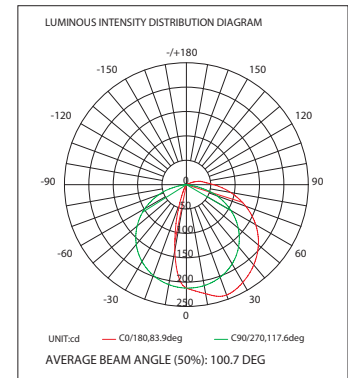

# linearflex9.6SV

Architectural LED Linear Flexible Strip

Power	9.6 watts per metre
Voltage	24VDC (23v min - 25v max)
Cutting Length	50mm - 6 LED's
Number/Type of LED's	120 per mtr / SMD335 Constant Voltage
LED Pitch	8.29mm
Beam Angle	120°
Colour Temperature	3000k, 4000k and 6000k
Ra	CRI>80 - IES FILE AVAILABLE
Bin/Step	Single bin/3 MacAdam steps
Lifetime	30,000 hours
Operating Temp	Celsius -20°C ~ +45°C
Dimensions mm (LWH)	5,000 x 8 x 2 (IP33)
Mounting	Supplied with 3M adhesive to underside

## Lumen Output<sup>1</sup>

IP33		
W30	3000k	894 Lm/Metre
W40	4000k	921 Lm/Metre
W60	6000k	894 Lm/Metre

<sup>1</sup> - Data based on 1 metre of tape. Due to tolerances of the production process and the electrical components, values for light output and electrical power can decrease up to 15%