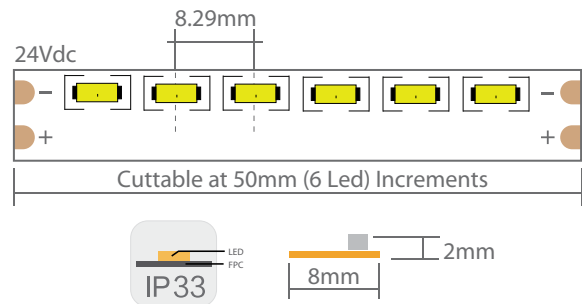

# linearflex9.6SV

Architectural LED Linear Flexible Strip

Power	9.6 watts per metre
Voltage	24VDC (23v min - 25v max)
Cutting Length	50mm - 6 LED's
Number/Type of LED's	120 per mtr / SMD335 Constant Voltage
LED Pitch	8.29mm
Beam Angle	120°
Colour Temperature	3000k, 4000k and 6000k
Ra	CRI>80 - IES FILE AVAILABLE
Bin/Step	Single bin/3 MacAdam steps
Lifetime	30,000 hours
Operating Temp	Celsius -20°C ~ +45°C
Dimensions mm (LWH)	5,000 x 8 x 2 (IP33)
Mounting	Supplied with 3M adhesive to underside

## Lumen Output<sup>1</sup>

IP33		
W30	3000k	894 Lm/Metre
W40	4000k	921 Lm/Metre
W60	6000k	894 Lm/Metre

<sup>1</sup> - Data based on 1 metre of tape. Due to tolerances of the production process and the electrical components, values for light output and electrical power can decrease up to 15%

## PRODUCT CODE BUILDER

**LFIP33 - 9.6SV - W30 70 - 24**

LED Colour  
 3000K - **W30**  
 4000K - **W40**  
 6000K - **W60**