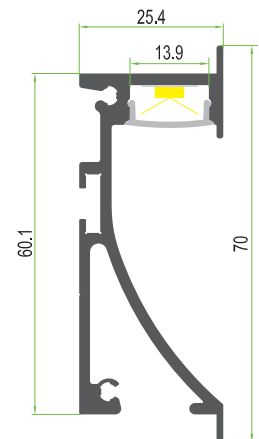

Lowline

Architectural LED Aluminium Extrusion

| | |
|-------------------|--------------------------------|
| Base Material | Aluminium |
| Base Finish | Natural Anodised |
| Diffuser Material | PMMA (Polymethyl methacrylate) |
| Diffuser Finish | Opal |
| Dimensions | Length - 2,000mm |
| | Width - 25.40mm |
| | Height - 70.00mm |
| | Internal LED Bed - 13.90mm |
| End Treatment | Metal End Caps |
| Mounting | Metal Clips or Spring Clips |

Compatible Linearflex Flexible strip:

| LFIP33/67-4.8 | LFIP33/67-9.6 | LFIP33/67-10.1 | LFIP33-14.4 | LFIP33-17.3 | LFIP33/67-14.4 |
|---------------|---------------|----------------|-------------|-------------|----------------|
| ○ W60 | ○ W60 | ○ W60 | ○ W60 | ○ W60 | RGB |
| ○ W40 | ○ W40 | ○ W40 | ○ W40 | ○ W40 | |
| ○ W30 | ○ W30 | ○ W30 | ○ W30 | ○ W30 | |
| ○ W27 | ○ W27 | ○ W27 | ○ W27 | ○ W27 | |
| ● RED | ● RED | | | | |
| ● GREEN | ● GREEN | | | | |
| ● BLUE | ● BLUE | | | | |
| ● YELLOW | ● YELLOW | | | | |