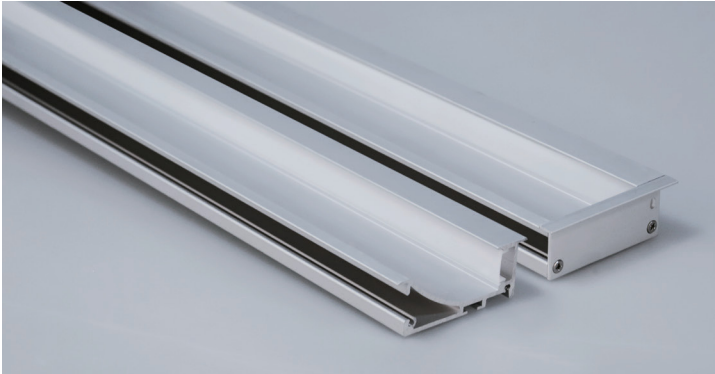

Lowline

Architectural LED Aluminium Extrusion

| | |
|-------------------|--------------------------------|
| Base Material | Aluminium |
| Base Finish | Natural Anodised |
| Diffuser Material | PMMA (Polymethyl methacrylate) |
| Diffuser Finish | Opal |
| Dimensions | Length - 2,000mm |
| | Width - 25.40mm |
| | Height - 70.00mm |
| | Internal LED Bed - 13.90mm |
| End Treatment | Metal End Caps |
| Mounting | Metal Clips or Spring Clips |