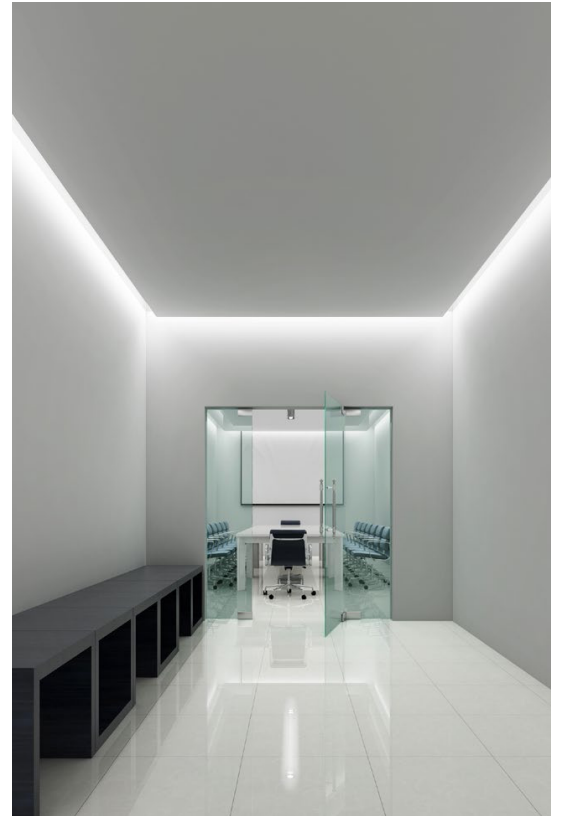

Lowline

Architectural LED Aluminium Extrusion

| | |
|-------------------|--------------------------------|
| Base Material | Aluminium |
| Base Finish | Natural Anodised |
| Diffuser Material | PMMA (Polymethyl methacrylate) |
| Diffuser Finish | Opal |
| Dimensions | Length - 2,000mm |
| | Width - 25.40mm |
| | Height - 70.00mm |
| | Internal LED Bed - 13.90mm |
| End Treatment | Metal End Caps |
| Mounting | Metal Clips or Spring Clips |