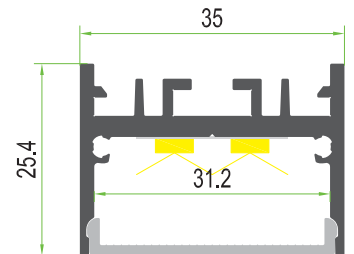

Maxi3525

Architectural LED Aluminium Extrusion

Base Material	Aluminium
Base Finish	Natural Anodised
Diffuser Material	PMMA (Polymethyl methacrylate)
Diffuser Finish	Opal
Dimensions	Length - 2,000mm Width - 35.00mm Height - 25.40mm Internal LED Bed - 31.20mm
End Treatment	Metal End Caps
Mounting	Metal Clips or Suspension Kit

Compatible Linearflex Flexible Strip or Ledconnect PCB:

Linearflex - 5,000mm x 10mm - CRI >80+		Colour/Output		
Code	3000K - W30	4000K - W40	6000K - W60	
LFP33-10.1	1050 Lm/Mtr	1060 Lm/Mtr	1070 Lm/Mtr	
LFP33-14.4	1270Lm/Mtr	1310 Lm/Mtr	1330 Lm/Mtr	
LFP33-17.3	1760 Lm/Mtr	1800 Lm/Mtr	1820 Lm/Mtr	
LFP33-14RGB	R - 120Lm/Mtr	B - 150Lm/Mtr	G - 240Lm/Mtr	

Linearflex - 2,500mm x 20mm - CRI >80+		Colour/Output		
Code	3000K - W30	4000K - W40	6000K - W60	
LFP33-20 (Watts/Mtr)	2600 Lm/Mtr	2700 Lm/Mtr	2550 Lm/Mtr	

Ledconnect - 495mm x 27mm - CRI >80+		Colour/Output		
Code	3000K - W30	4000K - W40		
LCIP20-14.5 (Watts/Module)	2987 Lm/Mtr	3277 Lm/Mtr		