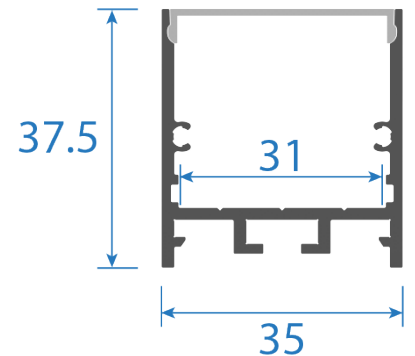

# MAXI3525

ARCHITECTURAL ALUMINIUM EXTRUSION

Base Material	Aluminium
Base Finish	Naturally Anodised
Diffuser Material	PC - (Poly Carbonate)
Diffuser Transmission	65%
Dimensions	Length - 2,000mm Width - 35.0mm Height - 37.5mm Internal LED Bed - 31.0mm
End Treatment	Metal Caps
Mounting	Metal Clips/Joiners/Suspension