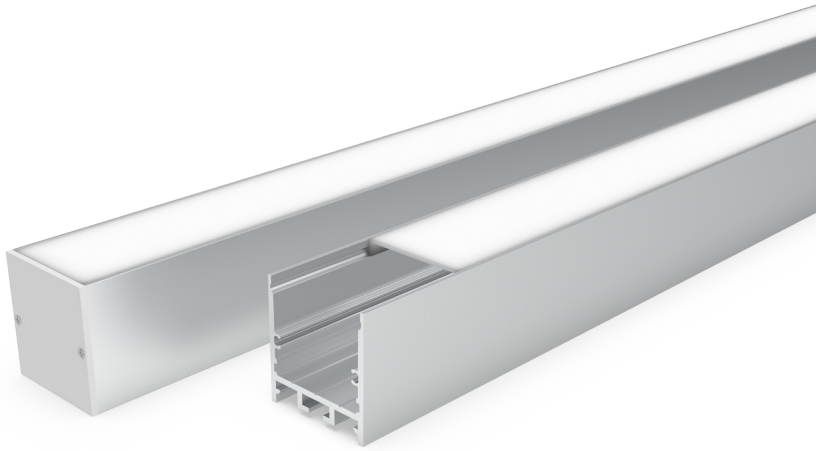

# MAXI3525

ARCHITECTURAL ALUMINIUM EXTRUSION

Base Material	Aluminium
Base Finish	Naturally Anodised
Diffuser Material	PC - (Poly Carbonate)
Diffuser Transmission	65%
Dimensions	Length - 2,000mm Width - 35.0mm Height - 37.5mm Internal LED Bed - 31.0mm
End Treatment	Metal Caps
Mounting	Metal Clips/Joiners/Suspension