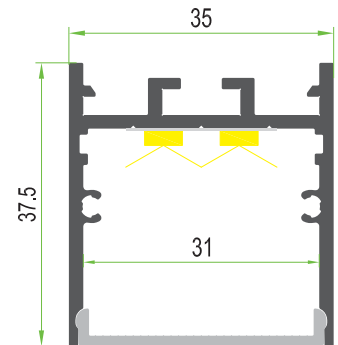

Maxi3537

Architectural LED Aluminium Extrusion

Base Material	Aluminium
Base Finish	Natural Anodised
Diffuser Material	PMMA (Polymethyl methacrylate))
Diffuser Finish	Opal
Dimensions	Length - 2,000mm
	Width - 35.00mm
	Height - 37.50mm
	Internal LED Bed - 31.00mm
End Treatment	Metal End Caps
Mounting	Metal Clips or Suspension Kit

Compatible Linearflex Flexible Strip or Ledconnect PCB:

Linearflex - 5,000mm x 10mm - CRI >80+		Colour/Output		
Code	3000K - W30	4000K - W40	6000K - W60	
LFP33-10.1	1050 Lm/Mtr	1060 Lm/Mtr	1070 Lm/Mtr	
LFP33-14.4	1270Lm/Mtr	1310 Lm/Mtr	1330 Lm/Mtr	
LFP33-17.3	1760 Lm/Mtr	1800 Lm/Mtr	1820 Lm/Mtr	
LFP33-14RGB	R - 120Lm/Mtr B - 150Lm/Mtr G - 240Lm/Mtr			

Linearflex - 2,500mm x 20mm - CRI >80+		Colour/Output		
Code	3000K - W30	4000K - W40	6000K - W60	
LFP33-20	2600 Lm/Mtr	2700 Lm/Mtr	2550 Lm/Mtr	

Ledconnect - 495mm x 27mm - CRI >80+		Colour/Output	
Code	3000K - W30	4000K - W40	
LCIP20-14.5	2987 Lm/Mtr	3277 Lm/Mtr	