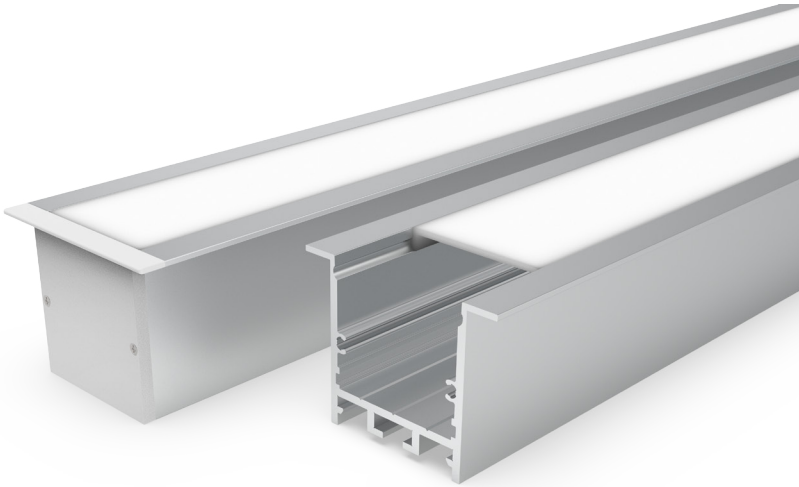

MAXI4937R

ARCHITECTURAL ALUMINIUM EXTRUSION

Base Material	Aluminium
Base Finish	Naturally Anodised
Diffuser Material	PC - (Poly Carbonate)
Diffuser Transmission	65%
Dimensions	Length - 2,000mm Width - 49.0mm Height - 37.5mm Internal LED Bed - 31.0mm
End Treatment	Metal Caps
Mounting	Spring Clips/Joiners

Recommended LED options:

LED Strip	Colour/Output	Dimensions	Mounting
Linearflex 10.1 - 5,000mm x 8mm - CRI >80+ Code: 3000K - W30 4000K - W40 LFIP33-10.1-XXX80-24 (10.1 W/Mtr) 1147 Lm/Mtr 1183 Lm/Mtr	10.20 mm 98 Leds/Mtr Cutting Unit - 71 mm	8mm 1.6mm	Spring Clips/Joiners
Linearflex 14.4 - 5,000mm x 8mm - CRI >80+ Code: 3000K - W30 4000K - W40 LFIP33-14.4-XXX80-24 (14.4 W/Mtr) 1454 Lm/Mtr 1499 Lm/Mtr	8.33 mm 120 Leds/Mtr Cutting Unit - 50 mm	8mm 1.6mm	Spring Clips/Joiners
Linearflex 17.3 - 5,000mm x 8mm - CRI >80+ Code: 3000K - W30 4000K - W40 LFIP33-17.3-XXX80-24 (17.3 W/Mtr) 1964 Lm/Mtr 2025 Lm/Mtr	5.95 mm 168 Leds/Mtr Cutting Unit - 42 mm	10mm 1.6mm	Spring Clips/Joiners
Linearflex 20 - 2,500mm x 20mm - CRI >80+ Code: 3000K - W30 4000K - W40 LFIP33-20-XXX80-24 (20 W/Mtr) 2600 Lm/Mtr 2700 Lm/Mtr	14.28mm 140 Leds/Mtr Cutting Unit - 100 mm	20mm 1.6mm	Spring Clips/Joiners
Ledconnect 14.5 - 495mm x 27mm - CRI >80+ Code: 3000K - W30 4000K - W40 LCIP33-14.5-XXX80-24 (29 W/Mtr) 2987 Lm/Mtr 3277 Lm/Mtr	16.66 mm 60 Leds/Mtr Cutting Unit - 100 mm	27mm 5.6mm	Spring Clips/Joiners
Linearflex RGB - 5,000mm x 8mm Code: Red Green Blue LFIP33-14.4-RGB-24 (14.4 W/Mtr) 108 L/Mtr 279 L/Mtr 55 L/Mtr	16.66 mm 60 Leds/Mtr Cutting Unit - 100 mm	10mm 2.1mm	Spring Clips/Joiners
Linearflex RGBW - 5,000mm x 12mm Code: Red Green Blue LFIP33-19.2-RGBW-24 (19.2W/Mtr) 108 L/Mtr 279 L/Mtr 55 L/Mtr	16.66 mm 60 Leds/Mtr Cutting Unit - 100 mm	12mm 2.1mm	Spring Clips/Joiners
Linearflex ADJ - 5,000mm x 10mm Code: 2700k - 6000k LFIP33-9.6-ADJ-24 (9.6 W/Mtr) 950 L/Mtr	14.28mm 140 Leds/Mtr Cutting Unit - 100 mm	10mm 1.6mm	Spring Clips/Joiners