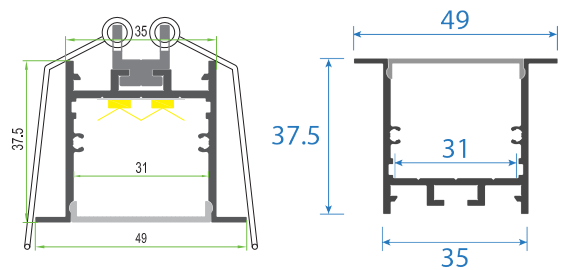

MAXI4937R

ARCHITECTURAL ALUMINIUM EXTRUSION

Base Material	Aluminium
Base Finish	Naturally Anodised
Diffuser Material	PC - (Poly Carbonate)
Diffuser Transmission	65%
Dimensions	Length - 2,000mm Width - 49.0mm Height - 37.5mm Internal LED Bed - 31.0mm
End Treatment	Metal Caps
Mounting	Spring Clips/Joiners

Recommended LED options:

LED Strip	Colour/Output	Dimensions	Mounting
Linearflex 10.1 - 5,000mm x 8mm - CRI >80+ Code: 3000K - W30 4000K - W40 LFIP33-10.1-XXX80-24 (10.1 W/Mtr) 1147 Lm/Mtr 1183 Lm/Mtr	10.20 mm 98 Leds/Mtr Cutting Unit - 71 mm	8mm 1.6mm	Spring Clips/Joiners
Linearflex 14.4 - 5,000mm x 8mm - CRI >80+ Code: 3000K - W30 4000K - W40 LFIP33-14.4-XXX80-24 (14.4 W/Mtr) 1454 Lm/Mtr 1499 Lm/Mtr	8.33 mm 120 Leds/Mtr Cutting Unit - 50 mm	8mm 1.6mm	Spring Clips/Joiners
Linearflex 17.3 - 5,000mm x 8mm - CRI >80+ Code: 3000K - W30 4000K - W40 LFIP33-17.3-XXX80-24 (17.3 W/Mtr) 1964 Lm/Mtr 2025 Lm/Mtr	5.95 mm 168 Leds/Mtr Cutting Unit - 42 mm	10mm 1.6mm	Spring Clips/Joiners
Linearflex 20 - 2,500mm x 20mm - CRI >80+ Code: 3000K - W30 4000K - W40 LFIP33-20-XXX80-24 (20 W/Mtr) 2600 Lm/Mtr 2700 Lm/Mtr	14.28mm 140 Leds/Mtr Cutting Unit - 100 mm	20mm 1.6mm	Spring Clips/Joiners
Ledconnect 14.5 - 495mm x 27mm - CRI >80+ Code: 3000K - W30 4000K - W40 LCIP33-14.5-XXX80-24 (29 W/Mtr) 2987 Lm/Mtr 3277 Lm/Mtr	16.66 mm 60 Leds/Mtr Cutting Unit - 100 mm	27mm 5.6mm	Spring Clips/Joiners
Linearflex RGB - 5,000mm x 8mm Code: Red Green Blue LFIP33-14.4-RGB-24 (14.4 W/Mtr) 108 L/Mtr 279 L/Mtr 55 L/Mtr	16.66 mm 60 Leds/Mtr Cutting Unit - 100 mm	10mm 2.1mm	Spring Clips/Joiners
Linearflex RGBW - 5,000mm x 12mm Code: Red Green Blue LFIP33-19.2-RGBW-24 (19.2W/Mtr) 108 L/Mtr 279 L/Mtr 55 L/Mtr	16.66 mm 60 Leds/Mtr Cutting Unit - 100 mm	12mm 2.1mm	Spring Clips/Joiners
Linearflex ADJ - 5,000mm x 10mm Code: 2700k - 6000k LFIP33-9.6-ADJ-24 (9.6 W/Mtr) 950 L/Mtr	14.28mm 140 Leds/Mtr Cutting Unit - 100 mm	10mm 1.6mm	Spring Clips/Joiners