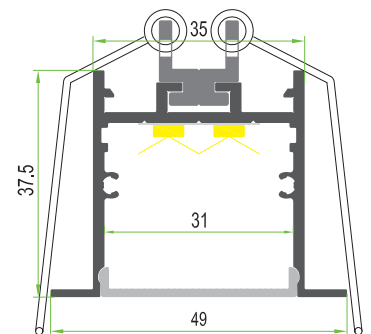

Maxi4937R

Architectural LED Aluminium Extrusion

Base Material	Aluminium
Base Finish	Natural Anodised
Diffuser Material	PMMA (Polymethyl methacrylate)
Diffuser Finish	Opal
Dimensions	Length - 2,000mm
	Width - 49.00mm
	Height - 37.50mm
	Internal LED Bed - 31.00mm
End Treatment	Metal End Caps
Mounting	Metal Clips or Spring Clips

Compatible Linearflex Flexible Strip or Ledconnect PCB:

Linearflex - 5,000mm x 10mm - CRI >80+	Colour/Output		
Code	3000K - W30	4000K - W40	6000K - W60
LFP33-10.1	1050 Lm/Mtr	1060 Lm/Mtr	1070 Lm/Mtr
LFP33-14.4	1270 Lm/Mtr	1310 Lm/Mtr	1330 Lm/Mtr
LFP33-17.3	1760 Lm/Mtr	1800 Lm/Mtr	1820 Lm/Mtr
LFP33-14RGB	R - 120Lm/Mtr	B - 150Lm/Mtr	G - 240Lm/Mtr

Linearflex - 2,500mm x 20mm - CRI >80+	Colour/Output		
Code	3000K - W30	4000K - W40	6000K - W60
LFP33-20 (Watts/Mtr)	2600 Lm/Mtr	2700 Lm/Mtr	2550 Lm/Mtr

Ledconnect - 495mm x 27mm - CRI >80+	Colour/Output	
Code	3000K - W30	4000K - W40
LCIP20-14.5 (Watts/Module)	2987 Lm/Mtr	3277 Lm/Mtr