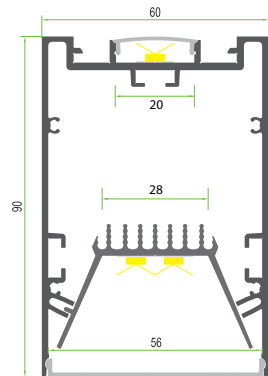

# Maxi6090UD

Architectural LED Aluminium Extrusion

Base Material	Aluminium
Base Finish	Natural Anodised
Diffuser Material	Up - PMMA/PC Down - PMMA
Diffuser Finish	Opal
Dimensions	Length - 2,000mm
	Width - 60.00mm
	Height - 90.00mm
	Internal LED Bed - Up~20mm/Down~28mm
End Treatment	Metal End Caps
Mounting	Metal Wall Clips or Suspension Kit

## Compatible Linearflex Flexible Strip or Ledconnect PCB:

Linearflex - 5,000mm x 10mm - CRI >80+	Colour/Output		
Code	3000K - <b>W30</b>	4000K - <b>W40</b>	6000K - <b>W60</b>
LFP33-10.1	1050 Lm/Mtr	1060 Lm/Mtr	1070 Lm/Mtr
LFP33-14.4	1270Lm/Mtr	1310 Lm/Mtr	1330 Lm/Mtr
LFP33-17.3	1760 Lm/Mtr	1800 Lm/Mtr	1820 Lm/Mtr
LFP33-14RGB	R - 120Lm/Mtr B - 150Lm/Mtr	G - 240Lm/Mtr	

Linearflex - 2,500mm x 20mm - CRI >80+	Colour/Output		
Code	3000K - <b>W30</b>	4000K - <b>W40</b>	6000K - <b>W60</b>
LFP20-20 (Watts/Mtr)	2600 Lm/Mtr	2700 Lm/Mtr	2550 Lm/Mtr

Ledconnect - 495mm x 27mm - CRI >80+	Colour/Output	
Code	3000K - <b>W30</b>	4000K - <b>W40</b>
LCIP20-14.5 (Watts/Module)	2987 Lm/Mtr	3277 Lm/Mtr