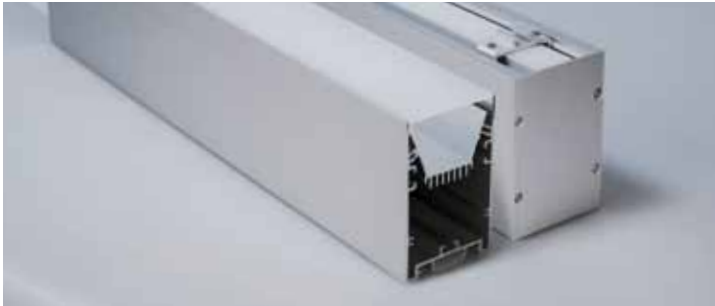

# Maxi6090UD

Architectural LED Aluminium Extrusion

Base Material	Aluminium
Base Finish	Natural Anodised
Diffuser Material	Up - PMMA/PC Down - PMMA
Diffuser Finish	Opal
Dimensions	Length - 2,000mm
	Width - 60.00mm
	Height - 90.00mm
	Internal LED Bed - Up~20mm/Down~28mm
End Treatment	Metal End Caps
Mounting	Metal Wall Clips or Suspension Kit

## Compatible Linearflex Flexible Strip or Ledconnect PCB:

Linearflex - 5,000mm x 10mm - CRI >80+	Colour/Output		
Code	3000K - <b>W30</b>	4000K - <b>W40</b>	6000K - <b>W60</b>
LFP33-10.1	1050 Lm/Mtr	1060 Lm/Mtr	1070 Lm/Mtr
LFP33-14.4	1270Lm/Mtr	1310 Lm/Mtr	1330 Lm/Mtr
LFP33-17.3	1760 Lm/Mtr	1800 Lm/Mtr	1820 Lm/Mtr
LFP33-14RGB	R - 120Lm/Mtr B - 150Lm/Mtr	G - 240Lm/Mtr	