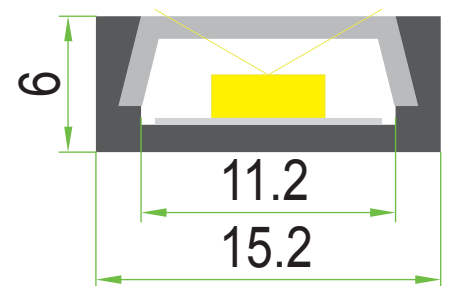

# Micro 1506

Architectural LED Aluminium Extrusion

Base Material	Aluminium
Base Finish	Natural Anodised
Diffuser Material	PC (Poly Carbonate)
Diffuser Finish	Opal
Dimensions	Length - 2,000mm
	Width - 15.20mm
	Height - 6.00mm
	Internal LED Bed - 11.20mm
End Treatment	Plastic End Caps
Mounting	Metal Clips

Compatible Linearflex Flexible strip:

LFIP33-4.8	LFIP33-9.6	LFIP33-10.1	LFIP33-14.4
○ W60	○ W60	○ W60	● ● ● RGB
○ W40	○ W40	○ W40	
○ W30	○ W30	○ W30	
○ W27	○ W27	○ W27	
● RED	● RED		
● GREEN	● GREEN		
● BLUE	● BLUE		
● YELLOW	● YELLOW		