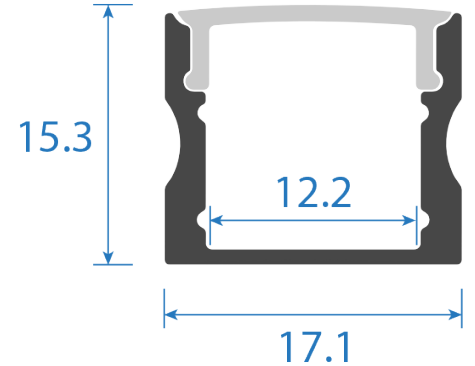

# MICRO1715

ARCHITECTURAL ALUMINIUM EXTRUSION

Base Material	Aluminium
Base Finish	Naturally Anodised
Diffuser Material	PC - (Poly Carbonate)
Diffuser Transmission	75%
Dimensions	Length - 2,000mm Width - 17.1mm Height - 15.3mm Internal LED Bed - 12.2mm
End Treatment	Plastic Caps
Mounting	Metal Clips

## Recommended LED options:

<b>Linearflex 4.8 - 5,000mm x 8mm - CRI &gt;80+</b>	Colour/Output	16.66 mm	60 Leds/Mtr
Code	3000K - <b>W30</b> 4000K - <b>W40</b>		8mm
LFP33-4.8-XXX80-24 (4.8 W/Mtr)	373 Lm/Mtr 384 Lm/Mtr	Cutting Unit - 100 mm	1.8 mm
<b>Linearflex 9.6 - 5,000mm x 8mm - CRI &gt;80+</b>	Colour/Output	8.33 mm	120 Leds/Mtr
Code	3000K - <b>W30</b> 4000K - <b>W40</b>		8mm
LFP33-9.6-XXX80-24 (9.6 W/Mtr)	739 Lm/Mtr 762 Lm/Mtr	Cutting Unit - 50 mm	1.8 mm
<b>Linearflex 10.1 - 5,000mm x 8mm - CRI &gt;80+</b>	Colour/Output	10.20 mm	98 Leds/Mtr
Code	3000K - <b>W30</b> 4000K - <b>W40</b>		8mm
LFP33-10.1-XXX80-24 (10.1 W/Mtr)	1147 Lm/Mtr 1183 Lm/Mtr	Cutting Unit - 71 mm	1.6 mm
<b>Linearflex 14.4 - 5,000mm x 8mm - CRI &gt;80+</b>	Colour/Output	8.33 mm	120 Leds/Mtr
Code	3000K - <b>W30</b> 4000K - <b>W40</b>		8mm
LFP33-14.4-XXX80-24 (14.4 W/Mtr)	1454 Lm/Mtr 1499 Lm/Mtr	Cutting Unit - 50 mm	1.6 mm

<b>Linearflex 17.3 - 5,000mm x 8mm - CRI &gt;80+</b>	Colour/Output	5.95 mm	168 Leds/Mtr
Code	3000K - <b>W30</b> 4000K - <b>W40</b>		10mm
LFP33-17.3-XXX80-24 (17.3 W/Mtr)	1964 Lm/Mtr 2025 Lm/Mtr	Cutting Unit - 42 mm	1.6 mm
<b>Linearflex RGB - 5,000mm x 8mm</b>	Colour/Output	16.66 mm	60 Leds/Mtr
Code	Red Green Blue		10mm
LFP33-14.4-RGB-24 (14.4 W/Mtr)	108 L/Mtr 279 L/Mtr 55 L/Mtr	Cutting Unit - 100 mm	2.1 mm
<b>Linearflex RGBW - 5,000mm x 12mm</b>	Colour/Output	16.66 mm	60 Leds/Mtr
Code	Red Green Blue		12mm
LFP33-19.2-RGBW-24 (19.2W/Mtr)	108 L/Mtr 279 L/Mtr 55 L/Mtr	Cutting Unit - 100 mm	2.1 mm
<b>Linearflex ADJ - 5,000mm x 10mm</b>	Colour/Output	14.28mm	140 Leds/Mtr
Code	2700k - 6000k		10mm
LFP33-9.6-ADJ-24 (9.6 W/Mtr)	950 L/Mtr	Cutting Unit - 100 mm	1.6 mm