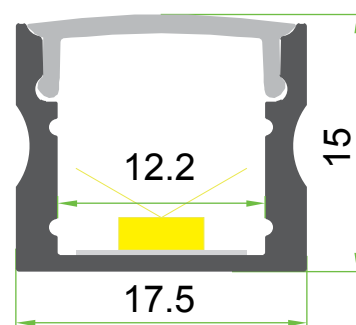

Micro 1715

Architectural LED Aluminium Extrusion

Base Material	Aluminium
Base Finish	Natural Anodised
Diffuser Material	PC (Poly Carbonate)
Diffuser Finish	Frosted or Opal
Dimensions	Length - 2,000mm
	Width - 17.50mm
	Height - 15.00mm
	Internal LED Bed - 12.20mm
End Treatment	Plastic End Caps
Mounting	Metal Clips

Compatible Linearflex Flexible strip:

LFIP33/67-4.8	LFIP33/67-9.6	LFIP33/67-10.1	LFIP33-14.4	LFIP33-17.3	LFIP33/67-14.4
○ W60	○ W60	○ W60	○ W60	○ W60	RGB
○ W40	○ W40	○ W40	○ W40	○ W40	
○ W30	○ W30	○ W30	○ W30	○ W30	
○ W27	○ W27	○ W27	○ W27	○ W27	
● RED	● RED				
● GREEN	● GREEN				
● BLUE	● BLUE				
● YELLOW	● YELLOW				