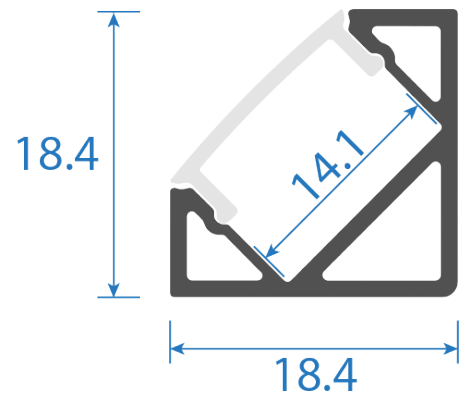

MICRO1818

ARCHITECTURAL ALUMINIUM EXTRUSION

Base Material	Aluminium
Base Finish	Naturally Anodised
Diffuser Material	PC - (Poly Carbonate)
Diffuser Transmission	75%
Dimensions	Length - 2,000mm
	Width - 18.4mm
	Height - 18.4mm
	Internal LED Bed - 14.1mm
End Treatment	Plastic Caps
Mounting	Metal Clips

Linearflex 9.6 - 5,000mm x 8mm - CRI >80+	Colour/Output	8.33 mm	120 Leds/Mtr
Code	3000K - W30 4000K - W40		
LFP33-9.6-XXX80-24 (9.6 W/Mtr)	739 Lm/Mtr 762 Lm/Mtr	Cutting Unit - 50 mm	

Linearflex 10.1 - 5,000mm x 8mm - CRI >80+	Colour/Output	10.20 mm	98 Leds/Mtr
Code	3000K - W30 4000K - W40		
LFP33-10.1-XXX80-24 (10.1 W/Mtr)	1147 Lm/Mtr 1183 Lm/Mtr	Cutting Unit - 71 mm	

Linearflex RGB - 5,000mm x 8mm	Colour/Output	16.66 mm	60 Leds/Mtr
Code	Red Green Blue		
LFP33-14.4-RGB-24 (14.4 W/Mtr)	108 L/Mtr 279 L/Mtr 55 L/Mtr	Cutting Unit - 100 mm	

Linearflex RGBW - 5,000mm x 12mm	Colour/Output	16.66 mm	60 Leds/Mtr
Code	Red Green Blue		
LFP33-19.2-RGBW-24 (19.2W/Mtr)	108 L/Mtr 279 L/Mtr 55 L/Mtr	Cutting Unit - 100 mm	

Linearflex ADJ - 5,000mm x 10mm	Colour/Output	14.28mm	140 Leds/Mtr
Code	2700k - 6000k		
LFP33-9.6-ADJ-24 (9.6 W/Mtr)	950 L/Mtr	Cutting Unit - 100 mm	

- 1 - Other Lumen Outputs, Wattages, CRI Values and IP Ratings available on request
- 2 - All dimensions were correct at time of publication but measurement tolerance may vary +/- 0.5mm
- 3 - All lumens per metre (L/Mtr) and wattage per metre (W/Mtr) test measurements are based on a 1 metre length of LED strip