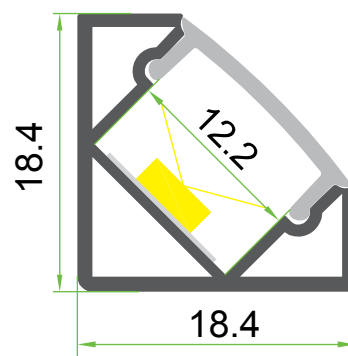

# Micro 1919

Architectural LED Aluminium Extrusion

Base Material	Aluminium
Base Finish	Natural Anodised
Diffuser Material	PC (Poly Carbonate)
Diffuser Finish	Frosted or Opal
Dimensions	Length - 2,000mm
	Width - 18.40mm
	Height - 18.40mm
	Internal LED Bed - 12.20mm
End Treatment	Plastic End Caps
Mounting	Metal Clips