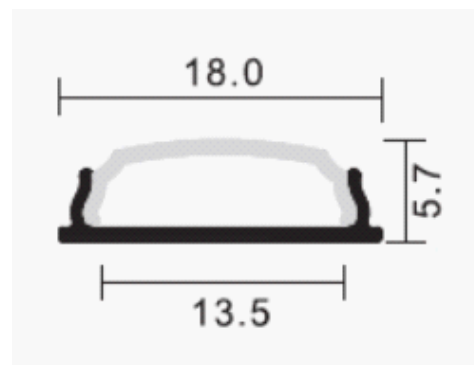

# Micro2007F

Architectural LED Aluminium Extrusion

Base Material	Aluminium
Base Finish	Natural Anodised
Diffuser Material	PC (Poly Carbonate)
Diffuser Finish	Opal
Dimensions	Length - 2,000mm
	Width - 18.00mm
	Height - 5.70mm
	Internal LED Bed - 13.50mm
End Treatment	Plastic End Caps
Mounting	Metal Clips

Compatible Linearflex Flexible strip:

LFIP33-4.8	LFIP33-9.6	LFIP33-10.1	LFIP33-14.4
○ W60	○ W60	○ W60	● ● ● RGB
○ W40	○ W40	○ W40	
○ W30	○ W30	○ W30	
○ W27	○ W27	○ W27	
● RED	● RED		
● GREEN	● GREEN		
● BLUE	● BLUE		
● YELLOW	● YELLOW		