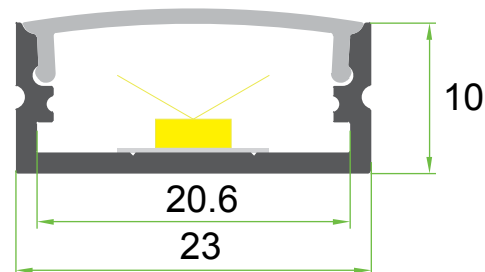

# Micro2310

Architectural LED Aluminium Extrusion

Base Material	Aluminium
Base Finish	Natural Anodised
Diffuser Material	PC (Poly Carbonate)
Diffuser Finish	Opal
Dimensions	Length - 2,000mm
	Width - 23.00mm
	Height - 10.00mm
	Internal LED Bed - 20.60mm
End Treatment	Plastic End Caps
Mounting	Metal Clips

Compatible Linearflex Flexible strip:

LFIP33/67-4.8	LFIP33/67-9.6	LFIP33/67-10.1	LFIP33-14.4	LFIP33-17.3	LFIP33/67-14.4
○ W60	○ W60	○ W60	○ W60	○ W60	RGB
○ W40	○ W40	○ W40	○ W40	○ W40	
○ W30	○ W30	○ W30	○ W30	○ W30	
○ W27	○ W27	○ W27	○ W27	○ W27	
● RED	● RED				
● GREEN	● GREEN				
● BLUE	● BLUE				
● YELLOW	● YELLOW				