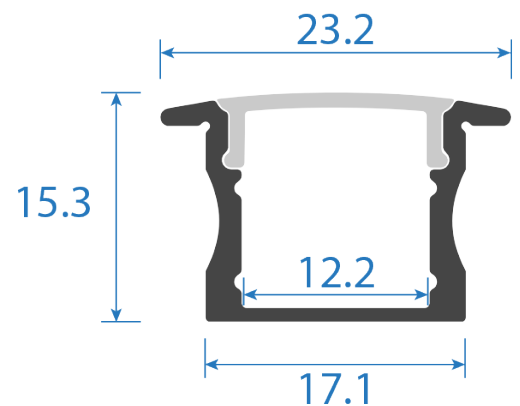

MICRO2315R

ARCHITECTURAL ALUMINIUM EXTRUSION

| | |
|-----------------------|--|
| Base Material | Aluminium |
| Base Finish | Naturally Anodised |
| Diffuser Material | PC - (Poly Carbonate) |
| Diffuser Transmission | 75% |
| Dimensions | Length - 2,000mm Width - 23.2mm Height - 15.3mm Internal LED Bed - 12.2mm |
| End Treatment | Plastic Caps |

| | | | |
|--|---------------------------------------|-----------------------|--------------|
| Linearflex 17.3 - 5,000mm x 8mm - CRI >80+ | Colour/Output | 5.95 mm | 168 Leds/Mtr |
| Code | 3000K - W30 4000K - W40 | | 10mm |
| LFIP33-17.3-XXX80-24 (17.3 W/Mtr) | 1964 Lm/Mtr 2025 Lm/Mtr | Cutting Unit - 42 mm | 1.6mm |
| Linearflex RGB - 5,000mm x 8mm | Colour/Output | 16.66 mm | 60 Leds/Mtr |
| Code | Red Green Blue | | 10mm |
| LFIP33-14.4-RGB-24 (14.4 W/Mtr) | 108 L/Mtr 279 L/Mtr 55 L/Mtr | Cutting Unit - 100 mm | 2.1mm |
| Linearflex RGBW - 5,000mm x 12mm | Colour/Output | 16.66 mm | 60 Leds/Mtr |
| Code | Red Green Blue | | 12mm |
| LFIP33-19.2-RGBW-24 (19.2W/Mtr) | 108 L/Mtr 279 L/Mtr 55 L/Mtr | Cutting Unit - 100 mm | 2.1mm |
| Linearflex ADJ - 5,000mm x 10mm | Colour/Output | 14.28mm | 140 Leds/Mtr |
| Code | 2700k - 6000k | | 10mm |
| LFIP33-9.6-ADJ-24 (9.6 W/Mtr) | 950 L/Mtr | Cutting Unit - 100 mm | 1.6mm |