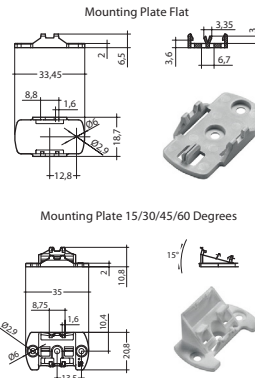

MICROL30

ARCHITECTURAL ALUMINIUM EXTRUSION

Base Material	Aluminium
Base Finish	Naturally Anodised
Diffuser Material	PC - (Poly Carbonate)
Diffuser Transmission	75%
Dimensions	Length - 2,000mm Width - 20.0mm Height - 20.0mm Internal LED Bed - 13.0mm
End Treatment	Plastic Caps
Mounting	Plastic Clips - see right

Mounting Plate Options

Recommended LED options:

Linearflex 4.8 - 5,000mm x 8mm - CRI >80+	Colour/Output	16.66 mm	60 Leds/Mtr
Code	3000K - W30 4000K - W40		8mm
LFP33-4.8-XXX80-24 (4.8 W/Mtr)	373 Lm/Mtr 384 Lm/Mtr	Cutting Unit - 100 mm	1.8 mm

Linearflex 14.4 - 5,000mm x 8mm - CRI >80+	Colour/Output	8.33 mm	120 Leds/Mtr
Code	3000K - W30 4000K - W40		8mm
LFP33-14.4-XXX80-24 (14.4 W/Mtr)	1454 Lm/Mtr 1499 Lm/Mtr	Cutting Unit - 50 mm	1.6 mm

Linearflex 17.3 - 5,000mm x 8mm - CRI >80+	Colour/Output	5.95 mm	168 Leds/Mtr
Code	3000K - W30 4000K - W40		10mm
LFP33-17.3-XXX80-24 (17.3 W/Mtr)	1964 Lm/Mtr 2025 Lm/Mtr	Cutting Unit - 42 mm	1.6 mm

Linearflex ADJ - 5,000mm x 10mm	Colour/Output	14.28mm	140 Leds/Mtr
Code	2700k - 6000k		10mm
LFP33-9.6-ADJ-24 (9.6 W/Mtr)	950 L/Mtr	Cutting Unit - 100 mm	1.6 mm

- 1 - Other Lumen Outputs, Wattages, CRI Values and IP Ratings available on request
- 2 - All dimensions were correct at time of publication but measurement tolerance may vary +/- 0.5mm
- 3 - All lumens per metre (L/Mtr) and wattage per metre (W/Mtr) test measurements are based on a 1 metre length of LED strip