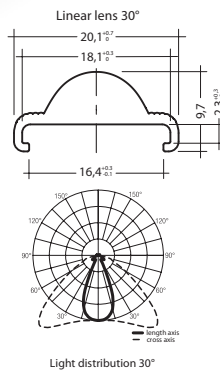

MICROL30

ARCHITECTURAL ALUMINIUM EXTRUSION

Base Material	Aluminium
Base Finish	Naturally Anodised
Diffuser Material	PC - (Poly Carbonate)
Diffuser Transmission	75%
Dimensions	Length - 2,000mm Width - 20.0mm Height - 20.0mm Internal LED Bed - 13.0mm
End Treatment	Plastic Caps
Mounting	Plastic Clips - see right

Mounting Plate Options

Recommended LED options:

Linearflex 4.8 - 5,000mm x 8mm - CRI >80+	Colour/Output	16.66 mm	60 Leds/Mtr
Code	3000K - W30 4000K - W40		8mm
LFP33-4.8-XXX80-24 (4.8 W/Mtr)	373 Lm/Mtr 384 Lm/Mtr	Cutting Unit - 100 mm	1.8 mm

Linearflex 9.6 - 5,000mm x 8mm - CRI >80+	Colour/Output	8.33 mm	120 Leds/Mtr
Code	3000K - W30 4000K - W40		8mm
LFP33-9.6-XXX80-24 (9.6 W/Mtr)	739 Lm/Mtr 762 Lm/Mtr	Cutting Unit - 50 mm	1.8 mm

Linearflex 10.1 - 5,000mm x 8mm - CRI >80+	Colour/Output	10.20 mm	98 Leds/Mtr
Code	3000K - W30 4000K - W40		8mm
LFP33-10.1-XXX80-24 (10.1 W/Mtr)	1147 Lm/Mtr 1183 Lm/Mtr	Cutting Unit - 71 mm	1.6 mm

Linearflex ADJ - 5,000mm x 10mm	Colour/Output	14.28mm	140 Leds/Mtr
Code	2700k - 6000k		10mm
LFP33-9.6-ADJ-24 (9.6 W/Mtr)	950 L/Mtr	Cutting Unit - 100 mm	1.6 mm

- 1 - Other Lumen Outputs, Wattages, CRI Values and IP Ratings available on request
- 2 - All dimensions were correct at time of publication but measurement tolerance may vary +/- 0.5mm
- 3 - All lumens per metre (L/Mtr) and wattage per metre (W/Mtr) test measurements are based on a 1 metre length of LED strip