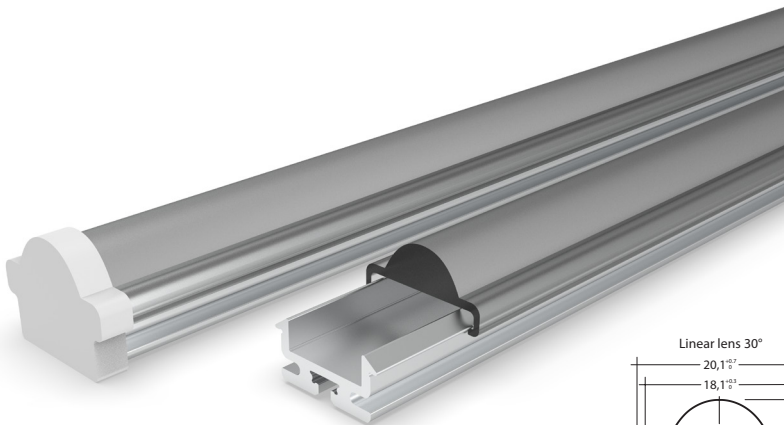

MICROL30

ARCHITECTURAL ALUMINIUM EXTRUSION

Base Material	Aluminium
Base Finish	Naturally Anodised
Diffuser Material	PC - (Poly Carbonate)
Diffuser Transmission	75%
Dimensions	Length - 2,000mm Width - 20.0mm Height - 20.0mm Internal LED Bed - 13.0mm
End Treatment	Plastic Caps
Mounting	Plastic Clips - see right

Mounting Plate Options

Recommended LED options:

Linearflex 4.8 - 5,000mm x 8mm - CRI >80+	Colour/Output	16.66 mm	60 Leds/Mtr
Code	3000K - W30 4000K - W40		8mm
LFP33-4.8-XXX80-24 (4.8 W/Mtr)	373 Lm/Mtr 384 Lm/Mtr	Cutting Unit - 100 mm	1.8 mm

Linearflex 9.6 - 5,000mm x 8mm - CRI >80+	Colour/Output	8.33 mm	120 Leds/Mtr
Code	3000K - W30 4000K - W40		8mm
LFP33-9.6-XXX80-24 (9.6 W/Mtr)	739 Lm/Mtr 762 Lm/Mtr	Cutting Unit - 50 mm	1.8 mm

Linearflex 10.1 - 5,000mm x 8mm - CRI >80+	Colour/Output	10.20 mm	98 Leds/Mtr
Code	3000K - W30 4000K - W40		8mm
LFP33-10.1-XXX80-24 (10.1 W/Mtr)	1147 Lm/Mtr 1183 Lm/Mtr	Cutting Unit - 71 mm	1.6 mm

Linearflex ADJ - 5,000mm x 10mm	Colour/Output	14.28mm	140 Leds/Mtr
Code	2700k - 6000k		10mm
LFP33-9.6-ADJ-24 (9.6 W/Mtr)	950 L/Mtr	Cutting Unit - 100 mm	1.6 mm

- 1 - Other Lumen Outputs, Wattages, CRI Values and IP Ratings available on request
- 2 - All dimensions were correct at time of publication but measurement tolerance may vary +/- 0.5mm
- 3 - All lumens per metre (L/Mtr) and wattage per metre (W/Mtr) test measurements are based on a 1 metre length of LED strip