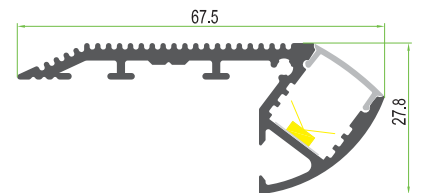

# Stairline

Architectural LED Aluminium Extrusion

Base Material	Aluminium
Base Finish	Natural Anodised
Diffuser Material	PC (PolyCarbonate)
Diffuser Finish	Opal
Dimensions	Length - 2,000mm
	Width - 67.50mm
	Height - 27.80mm
	Internal LED Bed - 10.00mm
End Treatment	Metal End Caps

Compatible Linearflex Flexible strip:

LFIP33-4.8	LFIP33-9.6	LFIP33-10.1
○ W60	○ W60	○ W60
○ W40	○ W40	○ W40
○ W30	○ W30	○ W30
○ W27	○ W27	○ W27
● RED	● RED	
● GREEN	● GREEN	
● BLUE	● BLUE	
● YELLOW	● YELLOW	