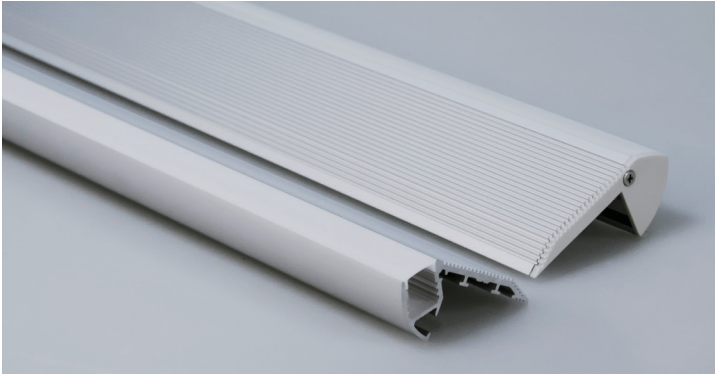

# Stairline

Architectural LED Aluminium Extrusion

Base Material	Aluminium
Base Finish	Natural Anodised
Diffuser Material	PC (PolyCarbonate)
Diffuser Finish	Opal
Dimensions	Length - 2,000mm
	Width - 67.50mm
	Height - 27.80mm
	Internal LED Bed - 10.00mm
End Treatment	Metal End Caps

Compatible Linearflex Flexible strip:

LFIP33-4.8	LFIP33-9.6	LFIP33-10.1
○ W60	○ W60	○ W60
○ W40	○ W40	○ W40
○ W30	○ W30	○ W30
○ W27	○ W27	○ W27
● RED	● RED	
● GREEN	● GREEN	
● BLUE	● BLUE	
● YELLOW	● YELLOW	